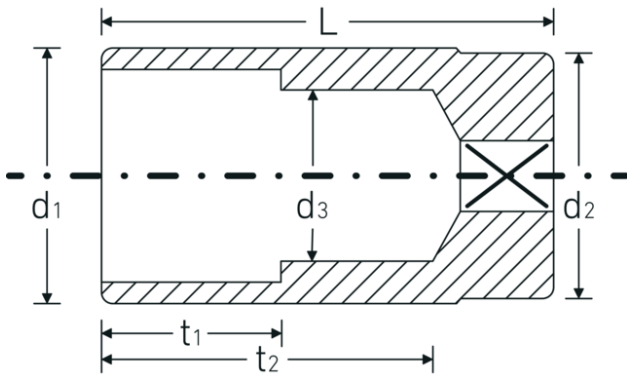

Sockets 1/2", inch, extra deep

51a

Product no. **03420060**
GTIN **4018754127160**
Model **51 A 1 3/8**

Label. 1/2 " Socket Wrench size 1 3/8" L.83mm

Technical Drawing.

Technical Attributes.

Drive profile	bi-hex AS-Drive®
Internal square drive (inch)	1/2 "
d1	46 mm
d2	44 mm
d3	33,7 mm
Length mm (L)	83 mm
Wrench size [inch]	1 3/8 "
t1	35 mm
t2	62,2 mm

Logistics data.

Depth mm (IFS)	83
Width mm (IFS)	46
Height mm (IFS)	46
Length (packed, mm)	290
Width (packed, mm)	50
Height (packed, mm)	46
Volume (packed, dm3)	0.667 dm3
Product no.	03420060
Weight (gross, kg)	2,551

Variants.

Product no.	Model no. (ERP)	Description	GTIN
03420024	51 A 3/8	1/2 " Socket Wrench size 3/8" L.83mm	4018754127108
03420028	51 A 7/16	1/2 " Socket Wrench size 7/16" L.83mm	4018754127115
03420032	51 A 1/2	1/2 " Socket Wrench size 1/2" L.83mm	4018754008025
03420034	51 A 9/16	1/2 " Socket Wrench size 9/16" L.83mm	4018754008032
03420036	51 A 5/8	1/2 " Socket Wrench size 5/8" L.83mm	4018754008049
03420038	51 A 11/16	1/2 " Socket Wrench size 11/16" L.83mm	4018754008056
03420040	51 A 3/4	1/2 " Socket Wrench size 3/4" L.83mm	4018754008063
03420042	51 A 13/16	1/2 " Socket Wrench size 13/16" L.83mm	4018754127122
03420044	51 A 7/8	1/2 " Socket Wrench size 7/8" L.83mm	4018754008070
03420046	51 A 15/16	1/2 " Socket Wrench size 15/16" L.83mm	4018754008087
03420048	51 A 1	1/2 " Socket Wrench size 1" L.83mm	4018754008094
03420050	51 A 1 1/16	1/2 " Socket Wrench size 1 1/16" L.83mm	4018754008100
03420052	51 A 1 1/8	1/2 " Socket Wrench size 1 1/8" L.83mm	4018754008117
03420054	51 A 1 3/16	1/2 " Socket Wrench size 1 3/16" L.83mm	4018754127139
03420056	51 A 1 1/4	1/2 " Socket Wrench size 1 1/4" L.83mm	4018754127146
03420058	51 A 1 5/16	1/2 " Socket Wrench size 1 5/16" L.83mm	4018754127153
03420060	51 A 1 3/8	1/2 " Socket Wrench size 1 3/8" L.83mm	4018754127160
03420062	51 A 1 7/16	1/2 " Socket Wrench size 1 7/16" L.83mm	4018754127177
03420064	51 A 1 1/2	1/2 " Socket Wrench size 1 1/2" L.83mm	4018754127184