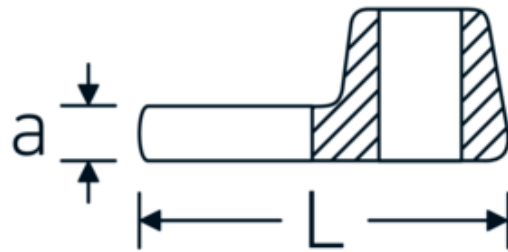

## CROW-FOOT wrench, metric

540

Product no. 02200026  
GTIN 4018754149162  
Model 540 26

Label.

3/8 " CROW-FOOT wrench Wrench size 26mm L.47mm

## Technical Drawing.

## Technical Attributes.

a	8 mm
Internal square drive (inch)	3/8 "
Width mm (b)	45 mm
Length mm (L)	47 mm
S	27,6 mm
Width across flats [mm]	26 mm

## Variants.

Product no.	Model no. (ERP)	Description	GTIN
01200008	540 8	1/4 " CROW-FOOT wrench Wrench size 8mm L.25,5mm	4018754149117
01200009	540 9	1/4 " CROW-FOOT wrench Wrench size 9mm L.25,5mm	4018754149124
01200010	540 10	1/4 " CROW-FOOT wrench Wrench size 10mm L.25,5mm	4018754149131
02200011	540 11	3/8 " CROW-FOOT wrench Wrench size 11mm L.32mm	4018754149414
02200012	540 12	3/8 " CROW-FOOT wrench Wrench size 12mm L.34,3mm	4018754003495
02200013	540 13	3/8 " CROW-FOOT wrench Wrench size 13mm L.34,3mm	4018754003501
02200014	540 14	3/8 " CROW-FOOT wrench Wrench size 14mm L.37,7mm	4018754003518
02200015	540 15	3/8 " CROW-FOOT wrench Wrench size 15mm L.37,7mm	4018754003525
02200016	540 16	3/8 " CROW-FOOT wrench Wrench size 16mm L.37,7mm	4018754003532
02200017	540 17	3/8 " CROW-FOOT wrench Wrench size 17mm L.42,5mm	4018754003549
02200018	540 18	3/8 " CROW-FOOT wrench Wrench size 18mm L.42,5mm	4018754003556
02200019	540 19	3/8 " CROW-FOOT wrench Wrench size 19mm L.42,5mm	4018754003563
02200020	540 20	3/8 " CROW-FOOT wrench Wrench size 20mm L.42,4mm	4018754141067
02200021	540 21	3/8 " CROW-FOOT wrench Wrench size 21mm L.44,5mm	4018754003570
02200022	540 22	3/8 " CROW-FOOT wrench Wrench size 22mm L.44,5mm	4018754003587