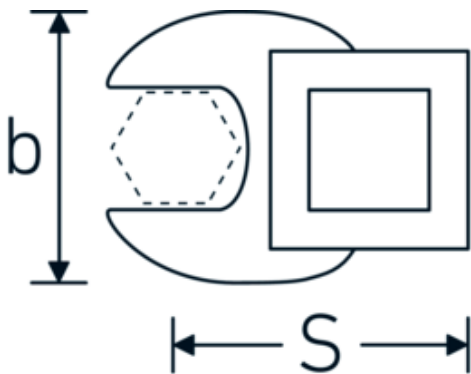

## CROW-FOOT wrench, metric

540

Product no. 02200026  
GTIN 4018754149162  
Model 540 26

Label.

3/8 " CROW-FOOT wrench Wrench size 26mm L.47mm

## Technical Drawing.

## Technical Attributes.

a	8 mm
Internal square drive (inch)	3/8 "
Width mm (b)	45 mm
Length mm (L)	47 mm
S	27,6 mm
Width across flats [mm]	26 mm

## Logistics data.

Depth mm (IFS)	70
Width mm (IFS)	50
Height mm (IFS)	19
Length (packed, mm)	70
Width (packed, mm)	50
Height (packed, mm)	19
Volume (packed, dm <sup>3</sup> )	0.0665 dm <sup>3</sup>
Product no.	02200026
Weight (gross, kg)	0,080