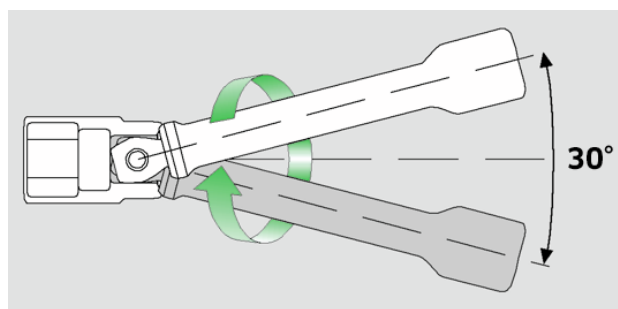

Wobble-Drive extensions 1/2"

509W

Product no. **13010007**
GTIN **4018754091164**
Model **509W/5**

Label.

1/2 " Wobble-Drive extension L.130mm

Technical Attributes.

External square drive (inch)	1/2
Internal square drive (inch)	1/2 "
d	23,2 mm
Size	5
Length mm (L)	130 mm

Logistics data.

Depth mm (IFS)	131
Width mm (IFS)	23
Height mm (IFS)	23
Length (packed, mm)	170
Width (packed, mm)	90
Height (packed, mm)	23
Volume (packed, dm3)	0.3519 dm3
Product no.	13010007
Weight (gross, kg)	0,955
Weight PAP (kg)	0,000
Weight PVC (kg)	0,007
GTIN	4018754091164
Country of origin	GERMANY
Region of origin	Nordrhein-Westfalen
WEEE/ElektroG	nicht ear-pflichtig
Customs tariff no.	82042000

Packing standard	5
Weight	191 g

Variants.

Product no.	Model no. (ERP)	Description	GTIN
13010005	509W/2	1/2 " Wobble-Drive extension L.52mm	4018754091140
13010006	509W/3	1/2 " Wobble-Drive extension L.75mm	4018754091157
13010007	509W/5	1/2 " Wobble-Drive extension L.130mm	4018754091164
13010008	509W/10	1/2 " Wobble-Drive extension L.255mm	4018754091171