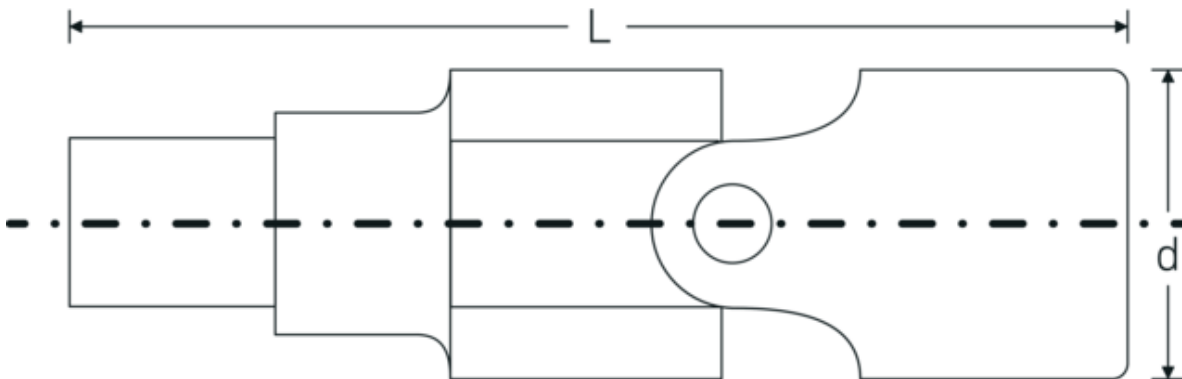

## Universal joint 3/4"

561

Product no. **15020000**  
GTIN **4018754013371**  
Model **561**

Label. 3/4 " Universal joint L.109mm

### Technical Drawing.

### Technical Attributes.

External square drive (inch)	3/4
Internal square drive (inch)	3/4 "
d	40 mm
DIN	DIN 3123 / ISO 3316
Length mm (L)	109 mm

### Logistics data.

Depth mm (IFS)	110
Width mm (IFS)	40
Height mm (IFS)	40
Length (packed, mm)	115
Width (packed, mm)	45
Height (packed, mm)	45
Volume (packed, dm <sup>3</sup> )	0.232875 dm <sup>3</sup>
Product no.	15020000
Weight (gross, kg)	0,566