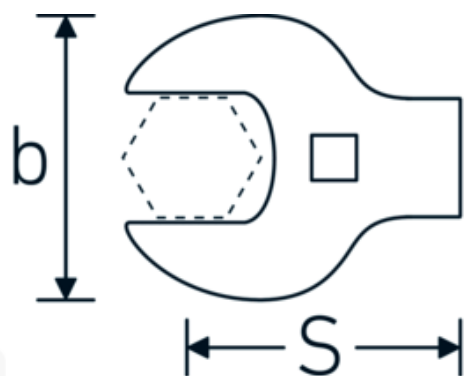

CROW-FOOT wrench heavy-duty, inch
540a HD

Product no. **02501062**
GTIN **4018754198153**
Model **540A HD SW1.7/16**

Label. 3/8 " CROW-FOOT wrench heavy-duty Wrench size 1 7/16" L.66,5mm

Technical Drawing.

Technical Attributes.

a	11 mm
Internal square drive (inch)	3/8 "
Width mm (b)	66 mm

Logistics data.

Depth mm (IFS)	60
Width mm (IFS)	67
Height mm (IFS)	10

Length mm (L)	66,5 mm	Length (packed, mm)	60
S	39,6 mm	Width (packed, mm)	67
Wrench size [inch]	1 7/16 "	Height (packed, mm)	10
		Volume (packed, dm3)	0.0402 dm3
		Product no.	02501062
		Weight (gross, kg)	0,172
		Weight PAP (kg)	0,000
		Weight PVC (kg)	0,004
		GTIN	4018754198153
		Country of origin	GERMANY
		Region of origin	Nordrhein-Westfalen
		WEEE/ElektroG	nicht ear-pflichtig
		Customs tariff no.	82042000
		Packing standard	1
		Weight	172 g