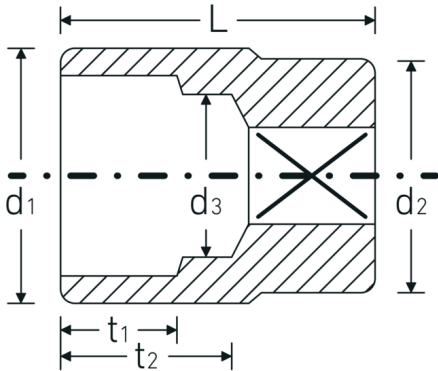

## Sockets 3/4", inch

55a

Product no. **05410067**  
GTIN **4018754009459**  
Model **55 A 1 11/16**

**Label.** 3/4 " Socket Wrench size 1 11/16" L.70mm

## Technical Drawing.

## Technical Attributes.

Drive profile	bi-hex AS-Drive®
Internal square drive (inch)	3/4 "
d1	58 mm
d2	40 mm
d3	33 mm
Length mm (L)	70 mm
Wrench size [inch]	1 11/16 "
t1	32 mm
t2	40,5 mm

## Logistics data.

Depth mm (IFS)	70
Width mm (IFS)	58
Height mm (IFS)	58
Length (packed, mm)	110
Width (packed, mm)	110
Height (packed, mm)	59
Volume (packed, dm <sup>3</sup> )	0.7139 dm <sup>3</sup>
Product no.	05410067
Weight (gross, kg)	0,535