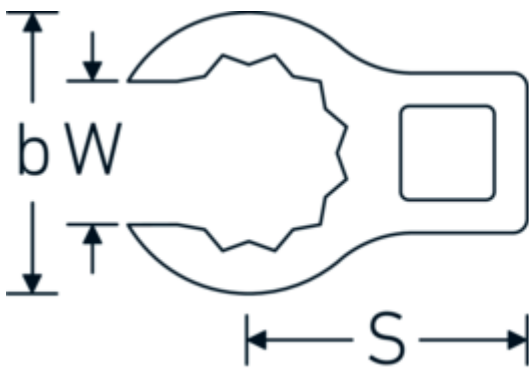

## CROW-RING spanner

440

Product no. 02190026  
GTIN 4018754003457  
Model 440 26

**Label.** 3/8 " CROW-RING spanner Spanner size 26mm L.49,3mm

- Features.**
- Chrome Alloy Steel, chrome plated
  - Caution! Modified settings on torque wrench

## Technical Drawing.

## Technical Attributes.

a	20 mm
Internal square drive (inch)	3/8 "
Width mm (b)	37,7 mm
Length mm (L)	49,3 mm
S	25,7 mm
Width across flats [mm]	26 mm
W	19 mm

## Variants.

Art. no.	Model no. (ERP)	Description	GTIN
01190008	440 8	1/4 " CROW-RING spanner Spanner size 8mm L.23,8mm	4018754149094
01190009	440 9	1/4 " CROW-RING spanner Spanner size 9mm L.28,5mm	4018754140985
01190010	440 10	1/4 " CROW-RING spanner Spanner size 10mm L.28,4mm	4018754000739
01190011	440 11	1/4 " CROW-RING spanner Spanner size 11mm L.28mm	4018754149100
01190012	440 12	1/4 " CROW-RING spanner Spanner size 12mm L.30,8mm	4018754000746
01190013	440 13	1/4 " CROW-RING spanner Spanner size 13mm L.32mm	4018754102099
01190014	440 14	1/4 " CROW-RING spanner Spanner size 14mm L.31,7mm	4018754000753
02190015	440 15	3/8 " CROW-RING spanner Spanner size 15mm L.36,5mm	4018754141029
02190016	440 16	3/8 " CROW-RING spanner Spanner size 16mm L.36,1mm	4018754003389
02190017	440 17	3/8 " CROW-RING spanner Spanner size 17mm L.39,2mm	4018754003396
02190018	440 18	3/8 " CROW-RING spanner Spanner size 18mm L.40,8mm	4018754003402
02190019	440 19	3/8 " CROW-RING spanner Spanner size 19mm L.40,5mm	4018754003419
02190020	440 20	3/8 " CROW-RING spanner Spanner size 20mm L.42,9mm	4018754141036
02190021	440 21	3/8 " CROW-RING spanner Spanner size 21mm L.42,8mm	4018754003426