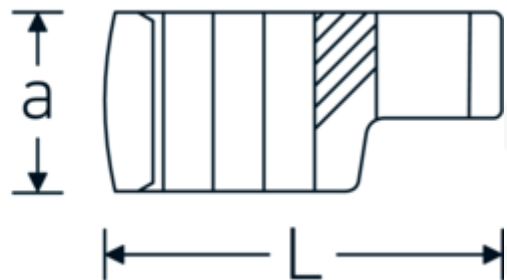

## CROW-RING spanner

440

Product no. 02190026  
GTIN 4018754003457  
Model 440 26

**Label.** 3/8 " CROW-RING spanner Spanner size 26mm L.49,3mm

- Features.**
- Chrome Alloy Steel, chrome plated
  - Caution! Modified settings on torque wrench

## Technical Drawing.

## Technical Attributes.

a	20 mm
Internal square drive (inch)	3/8 "
Width mm (b)	37,7 mm
Length mm (L)	49,3 mm
S	25,7 mm
Width across flats [mm]	26 mm
W	19 mm

## Logistics data.

Depth mm (IFS)	49
Width mm (IFS)	38
Height mm (IFS)	20
Length (packed, mm)	50
Width (packed, mm)	39
Height (packed, mm)	21
Volume (packed, dm3)	0.04095 dm3

<b>Art. no.</b>	02190026
<b>Weight (gross, kg)</b>	0,066
<b>Weight PAP (kg)</b>	0,000
<b>Weight PVC (kg)</b>	0,002
<b>GTIN</b>	4018754003457
<b>Country of origin</b>	GERMANY
<b>Region of origin</b>	Nordrhein-Westfalen
<b>WEEE/ElektroG</b>	nicht ear-pflichtig
<b>Customs tariff no.</b>	82042000
<b>Packing standard</b>	1
<b>Weight</b>	63 g