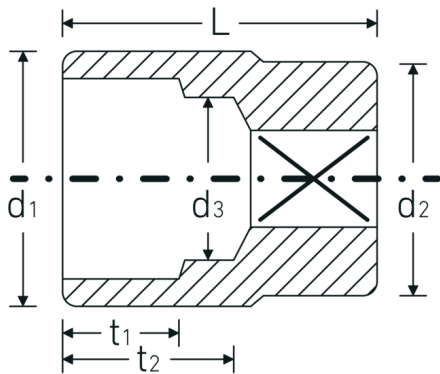

Sockets 3/4", inch

55a

Product no. **05410070**
GTIN **4018754009480**
Model **55 A 1 7/8**

Label.

3/4 " Socket Wrench size 1 7/8" L.76mm

Technical Drawing.

Technical Attributes.

Drive profile	bi-hex AS-Drive®
Internal square drive (inch)	3/4 "
d1	63,5 mm
d2	40 mm
d3	33 mm
Length mm (L)	76 mm
Wrench size [inch]	1 7/8 "
t1	34 mm
t2	45 mm

Logistics data.

Depth mm (IFS)	77
Width mm (IFS)	64
Height mm (IFS)	64
Length (packed, mm)	80
Width (packed, mm)	65
Height (packed, mm)	65
Volume (packed, dm ³)	0.338 dm ³
Product no.	05410070
Weight (gross, kg)	0,660

Variants.

Product no.	Model no. (ERP)	Description	GTIN
05410040	55 A 3/4	3/4 " Socket Wrench size 3/4" L.50mm	4018754127207
05410042	55 A 13/16	3/4 " Socket Wrench size 13/16" L.51mm	4018754127214
05410044	55 A 7/8	3/4 " Socket Wrench size 7/8" L.51mm	4018754009312
05410046	55 A 15/16	3/4 " Socket Wrench size 15/16" L.51mm	4018754009329
05410048	55 A 1	3/4 " Socket Wrench size 1" L.52mm	4018754009343
05410050	55 A 1 1/16	3/4 " Socket Wrench size 1 1/16" L.54mm	4018754009350
05410052	55 A 1 1/8	3/4 " Socket Wrench size 1 1/8" L.57mm	4018754009367
05410056	55 A 1 1/4	3/4 " Socket Wrench size 1 1/4" L.58mm	4018754009381
05410058	55 A 1 5/16	3/4 " Socket Wrench size 1 5/16" L.59mm	4018754009398
05410060	55 A 1 3/8	3/4 " Socket Wrench size 1 3/8" L.59mm	4018754009404
05410062	55 A 1 7/16	3/4 " Socket Wrench size 1 7/16" L.60mm	4018754009411
05410064	55 A 1 1/2	3/4 " Socket Wrench size 1 1/2" L.64mm	4018754009428
05410066	55 A 1 5/8	3/4 " Socket Wrench size 1 5/8" L.67mm	4018754009442
05410067	55 A 1 11/16	3/4 " Socket Wrench size 1 11/16" L.70mm	4018754009459
05410068	55 A 1 3/4	3/4 " Socket Wrench size 1 3/4" L.70mm	4018754009466
05410069	55 A 1 13/16	3/4 " Socket Wrench size 1 13/16" L.73mm	4018754009473
05410070	55 A 1 7/8	3/4 " Socket Wrench size 1 7/8" L.76mm	4018754009480
05410072	55 A 2	3/4 " Socket Wrench size 2" L.80mm	4018754009497