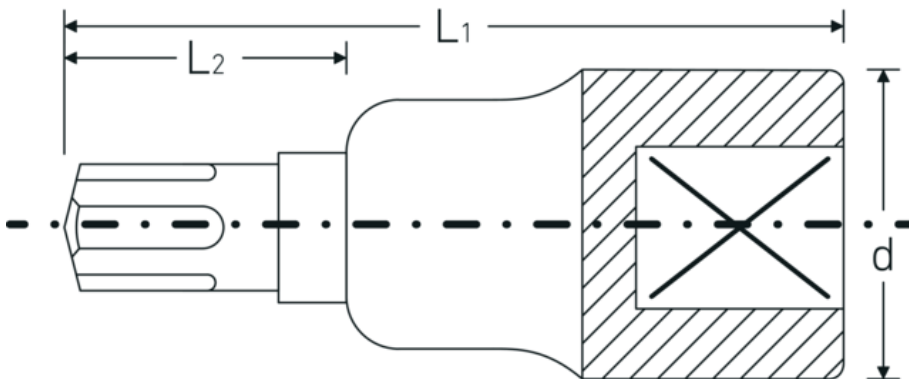

Screwdriver sockets 1/2"

54CV

Product no. **03090008**
GTIN **4018754006595**
Model **54 CV M 8**

Label. 1/2 " Screwdriver socket Ribe-CV® L.60mm

Technical Drawing.

Technical Attributes.

Internal square drive (inch)	1/2 "
d	22,7 mm
Size of output profile	M8
L1	60 mm
L2	22 mm

Logistics data.

Depth mm (IFS)	60
Width mm (IFS)	23
Height mm (IFS)	23
Length (packed, mm)	90
Width (packed, mm)	90
Height (packed, mm)	23
Volume (packed, dm3)	0.1863 dm3
Product no.	03090008
Weight (gross, kg)	0,396

Weight PAP (kg)	0,000
Weight PVC (kg)	0,005
GTIN	4018754006595
Country of origin	GERMANY
Region of origin	Nordrhein-Westfalen
WEEE/ElektroG	nicht ear-pflichtig
Customs tariff no.	82042000
Packing standard	5
Weight	78 g

Variants.

Product no.	Model no. (ERP)	Description	GTIN
03090005	54 CV M 5	1/2 " Screwdriver socket Ribe-CV® L.60mm	4018754006571
03090006	54 CV M 6	1/2 " Screwdriver socket Ribe-CV® L.60mm	4018754006588
03090007	54 CV M 7	1/2 " Screwdriver socket Ribe-CV® L.60mm	4018754108596
03090008	54 CV M 8	1/2 " Screwdriver socket Ribe-CV® L.60mm	4018754006595
03090009	54 CV M 9	1/2 " Screwdriver socket Ribe-CV® L.60mm	4018754108602
03090010	54 CV M 10	1/2 " Screwdriver socket Ribe-CV® L.60mm	4018754006601
03090012	54 CV M 12	1/2 " Screwdriver socket Ribe-CV® L.60mm	4018754006618
03090013	54 CV M 13	1/2 " Screwdriver socket Ribe-CV® L.60mm	4018754108619
03090014	54 CV M 14	1/2 " Screwdriver socket Ribe-CV® L.60mm	4018754006625
03090016	54 CV M 16	1/2 " Screwdriver socket Ribe-CV® L.63mm	4018754006632