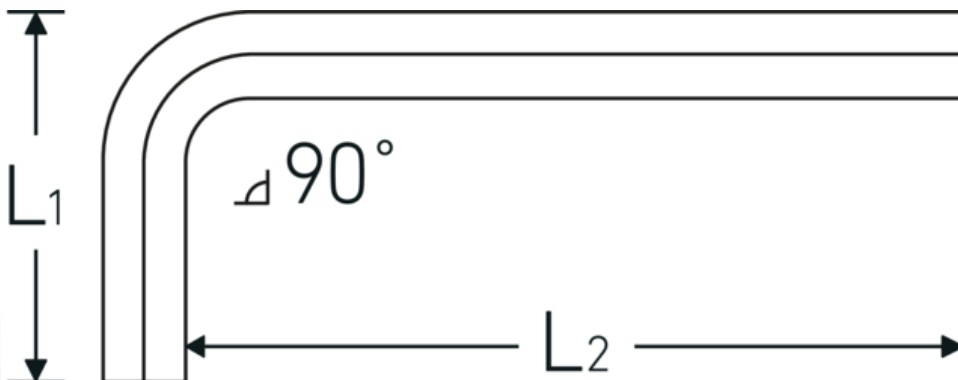

Hex key L-spanner

10760a

Product no. **43553003**
GTIN **4018754332267**
Model **10760a 3/64**
WINKELSCHRAUBENDREHER
SECHSKANT

Label. Hex key L-spanner screwdriver Hex drive 3/64 L.14mm x 45mm

Features.

- for cap head screws
- chrome vanadium, nickel-plated

Advantages.

For Allen screws

Technical Drawing.

Technical Attributes.

Drive profile Hexagonal
External hex drive (inch) 3/64

Logistics data.

Depth mm (IFS) 41
Width mm (IFS) 12

L1	14 mm	Height mm (IFS)	1
L2	45 mm	Length (packed, mm)	170
		Width (packed, mm)	60
		Height (packed, mm)	2
		Volume (packed, dm3)	0.0204 dm3
		Art. no.	43553003
		Weight (gross, kg)	0,010
		Weight PAP (kg)	0,000
		Weight PVC (kg)	0,004
		GTIN	4018754332267
		Country of origin	GERMANY
		Region of origin	Nordrhein-Westfalen
		WEEE/ElektroG	nicht ear-pflichtig
		Customs tariff no.	82054000
		Packing standard	10
		Weight	1 g

Variants.

Art. no.	Model no. (ERP)	Description	GTIN
43553003	10760a 3/64 WINKELSCHRAUBENDREHER SECHSKANT	Hex key L-spanner screwdriver Hex drive 3/64 L.14mm x 45mm	4018754332267
43553004	10760a 1/16 WINKELSCHRAUBENDREHER SECHSKANT	Hex key L-spanner screwdriver Hex drive 1/16 L.15mm x 45mm	4018754332274
43553005	10760a 5/64 WINKELSCHRAUBENDREHER SECHSKANT	Hex key L-spanner screwdriver Hex drive 5/64 L.16mm x 50mm	4018754332281
43553006	10760a 3/32 WINKELSCHRAUBENDREHER SECHSKANT	Hex key L-spanner screwdriver Hex drive 3/32 L.17mm x 51mm	4018754332298
43553008	10760a 1/8 WINKELSCHRAUBENDREHER SECHSKANT	Hex key L-spanner screwdriver Hex drive 1/8 L.22mm x 57mm	4018754332304
43553009	10760a 9/64 WINKELSCHRAUBENDREHER SECHSKANT	Hex key L-spanner screwdriver Hex drive 9/64 L.23mm x 63mm	4018754332311
43553010	10760a 5/32 WINKELSCHRAUBENDREHER SECHSKANT	Hex key L-spanner screwdriver Hex drive 5/32 L.25mm x 65mm	4018754332328
43553012	10760a 3/16 WINKELSCHRAUBENDREHER SECHSKANT	Hex key L-spanner screwdriver Hex drive 3/16 L.29mm x 70mm	4018754332335