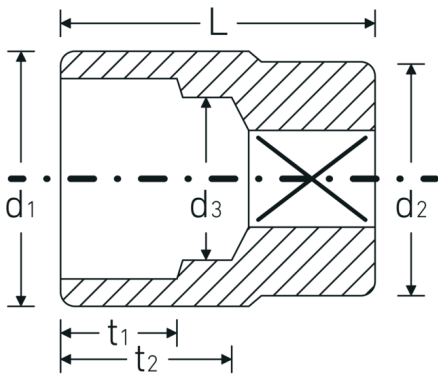

## Sockets 3/4", metric

55

Product no. **05010060**  
GTIN **4018754008902**  
Model **55 60**

**Label.** 3/4 " Socket Wrench size 60mm L.80mm

## Technical Drawing.

## Technical Attributes.

Drive profile	hex AS-Drive®
Internal square drive (inch)	3/4 "
d1	78 mm
d2	45 mm
d3	33 mm
DIN	DIN 3124 / ISO 2725-1, ASME B 107.5 M
Length mm (L)	80 mm
Width across flats [mm]	60 mm

## Logistics data.

Depth mm (IFS)	80
Width mm (IFS)	78
Height mm (IFS)	78
Length (packed, mm)	85
Width (packed, mm)	88
Height (packed, mm)	80
Volume (packed, dm3)	0.5984 dm3
Product no.	05010060
Weight (gross, kg)	1,025