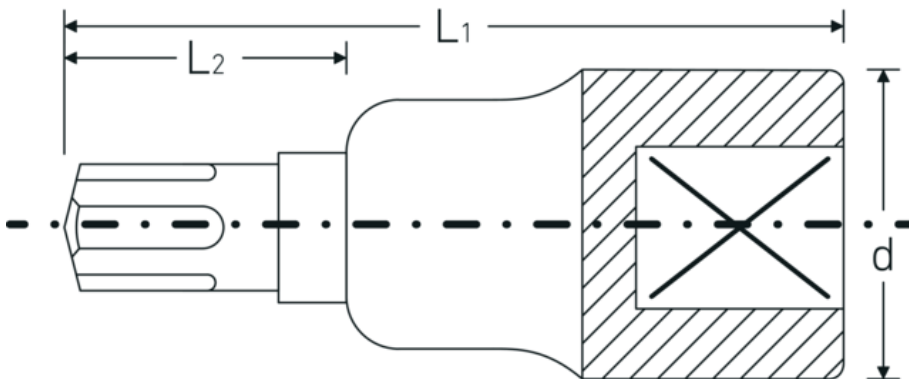

Screwdriver sockets 1/2"

54CV

Product no. **03090009**
GTIN **4018754108602**
Model **54 CV M 9**

Label. 1/2 " Screwdriver socket Ribe-CV® L.60mm

Technical Drawing.

Technical Attributes.

Internal square drive (inch)	1/2 "
d	22,7 mm
Size of output profile	M9
L1	60 mm
L2	22 mm

Logistics data.

Depth mm (IFS)	61
Width mm (IFS)	23
Height mm (IFS)	23
Length (packed, mm)	130
Width (packed, mm)	95
Height (packed, mm)	25
Volume (packed, dm3)	0.30875 dm3
Product no.	03090009
Weight (gross, kg)	0,470

Weight PAP (kg)	0,000
Weight PVC (kg)	0,004
GTIN	4018754108602
Country of origin	GERMANY
Region of origin	Nordrhein-Westfalen
WEEE/ElektroG	nicht ear-pflichtig
Customs tariff no.	82042000
Packing standard	5
Weight	92 g

Variants.

Product no.	Model no. (ERP)	Description	GTIN
03090005	54 CV M 5	1/2 " Screwdriver socket Ribe-CV® L.60mm	4018754006571
03090006	54 CV M 6	1/2 " Screwdriver socket Ribe-CV® L.60mm	4018754006588
03090007	54 CV M 7	1/2 " Screwdriver socket Ribe-CV® L.60mm	4018754108596
03090008	54 CV M 8	1/2 " Screwdriver socket Ribe-CV® L.60mm	4018754006595
03090009	54 CV M 9	1/2 " Screwdriver socket Ribe-CV® L.60mm	4018754108602
03090010	54 CV M 10	1/2 " Screwdriver socket Ribe-CV® L.60mm	4018754006601
03090012	54 CV M 12	1/2 " Screwdriver socket Ribe-CV® L.60mm	4018754006618
03090013	54 CV M 13	1/2 " Screwdriver socket Ribe-CV® L.60mm	4018754108619
03090014	54 CV M 14	1/2 " Screwdriver socket Ribe-CV® L.60mm	4018754006625
03090016	54 CV M 16	1/2 " Screwdriver socket Ribe-CV® L.63mm	4018754006632