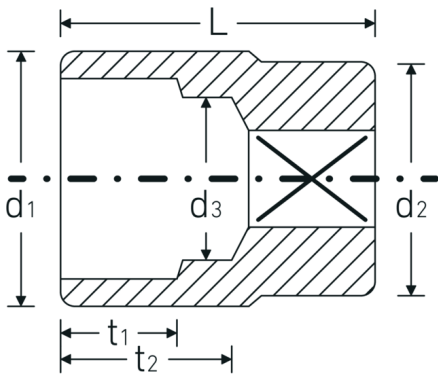

## Sockets 3/4", metric

55

Product no. **05010032**  
GTIN **4018754008780**  
Model **55 32**

**Label.** 3/4 " Socket Wrench size 32mm L.58mm

## Technical Drawing.

## Technical Attributes.

Drive profile	hex AS-Drive®
Internal square drive (inch)	3/4 "
d1	44,5 mm
d2	38 mm
d3	29 mm
DIN	DIN 3124 / ISO 2725-1, ASME B 107.5 M
Length mm (L)	58 mm
Width across flats [mm]	32 mm

## Logistics data.

Depth mm (IFS)	58
Width mm (IFS)	45
Height mm (IFS)	45
Length (packed, mm)	95
Width (packed, mm)	65
Height (packed, mm)	46
Volume (packed, dm3)	0.28405 dm3
Product no.	05010032
Weight (gross, kg)	0,620