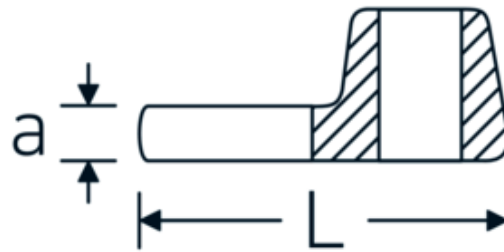

### Label.

3/8 " CROW-FOOT wrench Wrench size 24mm L.44,4mm

### Technical Drawing.

### Technical Attributes.

a	6,3 mm
Internal square drive (inch)	3/8 "
Width mm (b)	41 mm
Length mm (L)	44,4 mm
S	26,3 mm
Width across flats [mm]	24 mm