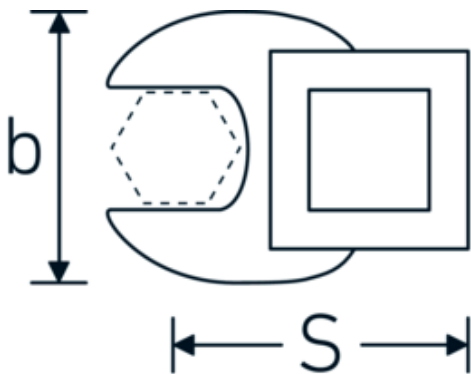

### Label.

3/8 " CROW-FOOT wrench Wrench size 24mm L.44,4mm

### Technical Attributes.

a	6,3 mm
Internal square drive (inch)	3/8 "
Width mm (b)	41 mm
Length mm (L)	44,4 mm
S	26,3 mm
Width across flats [mm]	24 mm

### Logistics data.

Depth mm (IFS)	43
Width mm (IFS)	40
Height mm (IFS)	18
Length (packed, mm)	44
Width (packed, mm)	40
Height (packed, mm)	19
Volume (packed, dm <sup>3</sup> )	0.03344 dm <sup>3</sup>
Product no.	02200024
Weight (gross, kg)	0,063

## Variants.

Product no.	Model no. (ERP)	Description	GTIN
01200008	540 8	1/4 " CROW-FOOT wrench Wrench size 8mm L.25,5mm	4018754149117
01200009	540 9	1/4 " CROW-FOOT wrench Wrench size 9mm L.25,5mm	4018754149124
01200010	540 10	1/4 " CROW-FOOT wrench Wrench size 10mm L.25,5mm	4018754149131
02200011	540 11	3/8 " CROW-FOOT wrench Wrench size 11mm L.32mm	4018754149414
02200012	540 12	3/8 " CROW-FOOT wrench Wrench size 12mm L.34,3mm	4018754003495
02200013	540 13	3/8 " CROW-FOOT wrench Wrench size 13mm L.34,3mm	4018754003501
02200014	540 14	3/8 " CROW-FOOT wrench Wrench size 14mm L.37,7mm	4018754003518
02200015	540 15	3/8 " CROW-FOOT wrench Wrench size 15mm L.37,7mm	4018754003525
02200016	540 16	3/8 " CROW-FOOT wrench Wrench size 16mm L.37,7mm	4018754003532
02200017	540 17	3/8 " CROW-FOOT wrench Wrench size 17mm L.42,5mm	4018754003549
02200018	540 18	3/8 " CROW-FOOT wrench Wrench size 18mm L.42,5mm	4018754003556
02200019	540 19	3/8 " CROW-FOOT wrench Wrench size 19mm L.42,5mm	4018754003563
02200020	540 20	3/8 " CROW-FOOT wrench Wrench size 20mm L.42,4mm	4018754141067
02200021	540 21	3/8 " CROW-FOOT wrench Wrench size 21mm L.44,5mm	4018754003570
02200022	540 22	3/8 " CROW-FOOT wrench Wrench size 22mm L.44,5mm	4018754003587