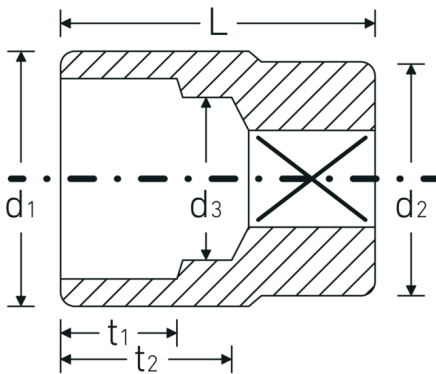

## Sockets 3/4", inch

55a

Product no. **05410064**  
GTIN **4018754009428**  
Model **55 A 1 1/2**

Label.

3/4 " Socket Wrench size 1 1/2" L.64mm

## Technical Drawing.

## Technical Attributes.

Drive profile	bi-hex AS-Drive®
Internal square drive (inch)	3/4 "
d1	52 mm
d2	40,5 mm
d3	36,8 mm
Length mm (L)	64 mm
Wrench size [inch]	1 1/2 "
t1	30 mm
t2	36,8 mm

## Logistics data.

Depth mm (IFS)	64
Width mm (IFS)	53
Height mm (IFS)	53
Length (packed, mm)	105
Width (packed, mm)	75
Height (packed, mm)	53
Volume (packed, dm <sup>3</sup> )	0.417375 dm <sup>3</sup>
Product no.	05410064
Weight (gross, kg)	0,835