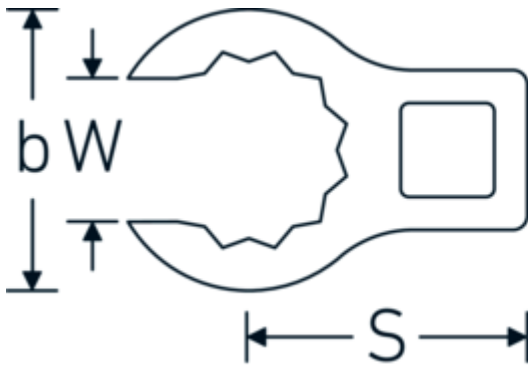

## CROW-RING spanner

440

Product no. **02191027**  
GTIN **4018754103362**  
Model **440 27MB**

**Label.** 3/8 " CROW-RING spanner Spanner size 27mm L.57,1mm

**Features.**

- Chrome Alloy Steel, chrome plated
- Caution! Modified settings on torque wrench

### Technical Drawing.

### Technical Attributes.

a	15 mm
Internal square drive (inch)	3/8 "
Width mm (b)	42,1 mm
Length mm (L)	57,1 mm
S	29,3 mm
Width across flats [mm]	27 mm
W	20 mm

## Variants.

Art. no.	Model no. (ERP)	Description	GTIN
01190008	440 8	1/4 " CROW-RING spanner Spanner size 8mm L.23,8mm	4018754149094
01190009	440 9	1/4 " CROW-RING spanner Spanner size 9mm L.28,5mm	4018754140985
01190010	440 10	1/4 " CROW-RING spanner Spanner size 10mm L.28,4mm	4018754000739
01190011	440 11	1/4 " CROW-RING spanner Spanner size 11mm L.28mm	4018754149100
01190012	440 12	1/4 " CROW-RING spanner Spanner size 12mm L.30,8mm	4018754000746
01190013	440 13	1/4 " CROW-RING spanner Spanner size 13mm L.32mm	4018754102099
01190014	440 14	1/4 " CROW-RING spanner Spanner size 14mm L.31,7mm	4018754000753
02190015	440 15	3/8 " CROW-RING spanner Spanner size 15mm L.36,5mm	4018754141029
02190016	440 16	3/8 " CROW-RING spanner Spanner size 16mm L.36,1mm	4018754003389
02190017	440 17	3/8 " CROW-RING spanner Spanner size 17mm L.39,2mm	4018754003396
02190018	440 18	3/8 " CROW-RING spanner Spanner size 18mm L.40,8mm	4018754003402
02190019	440 19	3/8 " CROW-RING spanner Spanner size 19mm L.40,5mm	4018754003419
02190020	440 20	3/8 " CROW-RING spanner Spanner size 20mm L.42,9mm	4018754141036
02190021	440 21	3/8 " CROW-RING spanner Spanner size 21mm L.42,8mm	4018754003426