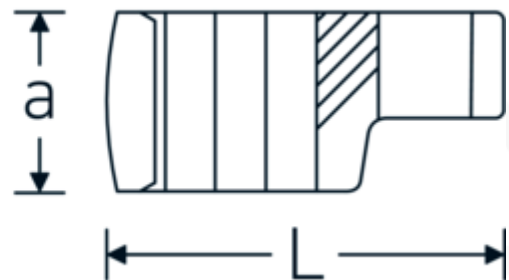

## CROW-RING spanner

440

Product no. **02191027**  
GTIN **4018754103362**  
Model **440 27MB**

**Label.** 3/8 " CROW-RING spanner Spanner size 27mm L.57,1mm

**Features.**

- Chrome Alloy Steel, chrome plated
- Caution! Modified settings on torque wrench

### Technical Drawing.

### Technical Attributes.

a	15 mm
Internal square drive (inch)	3/8 "
Width mm (b)	42,1 mm
Length mm (L)	57,1 mm
S	29,3 mm
Width across flats [mm]	27 mm
W	20 mm

### Logistics data.

Depth mm (IFS)	59
Width mm (IFS)	43
Height mm (IFS)	15
Length (packed, mm)	60
Width (packed, mm)	44
Height (packed, mm)	16
Volume (packed, dm3)	0.04224 dm3

<b>Art. no.</b>	02191027
<b>Weight (gross, kg)</b>	0,095
<b>Weight PAP (kg)</b>	0,000
<b>Weight PVC (kg)</b>	0,002
<b>GTIN</b>	4018754103362
<b>Country of origin</b>	GERMANY
<b>Region of origin</b>	Nordrhein-Westfalen
<b>WEEE/ElektroG</b>	nicht ear-pflichtig
<b>Customs tariff no.</b>	82042000
<b>Packing standard</b>	1
<b>Weight</b>	92 g