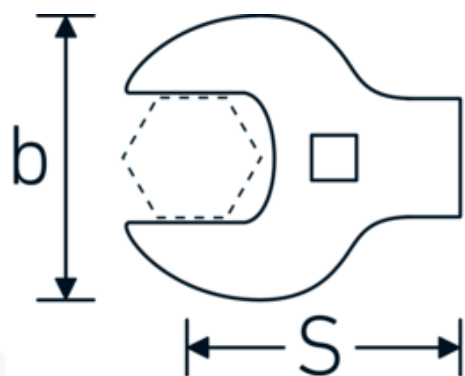

CROW-FOOT wrench heavy-duty, inch
540a HD

Product no. **03501072**
GTIN **4018754198184**
Model **540A HD SW 2 ZOLL**

Label.

1/2 " CROW-FOOT wrench heavy-duty Wrench size 2" L.89mm

Technical Drawing.

Technical Attributes.

a	16 mm
Internal square drive (inch)	1/2 "
Width mm (b)	90 mm

Logistics data.

Depth mm (IFS)	85
Width mm (IFS)	95
Height mm (IFS)	20

Length mm (L)	89 mm	Length (packed, mm)	85
S	52,3 mm	Width (packed, mm)	95
Wrench size [inch]	2 "	Height (packed, mm)	20
		Volume (packed, dm3)	0.1615 dm3
		Product no.	03501072
		Weight (gross, kg)	0,451
		Weight PAP (kg)	0,000
		Weight PVC (kg)	0,006
		GTIN	4018754198184
		Country of origin	GERMANY
		Region of origin	Nordrhein-Westfalen
		WEEE/ElektroG	nicht ear-pflichtig
		Customs tariff no.	82042000
		Packing standard	1
		Weight	451 g