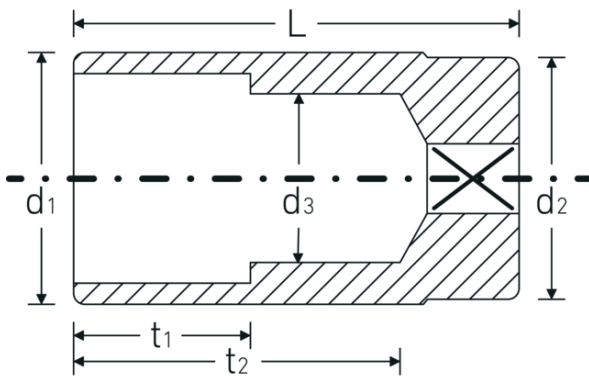

## Sockets 3/8", inch, extra deep

46a

Product no. **02420016**  
GTIN **4018754127009**  
Model **46 A 1/4**

**Label.** 3/8 " Socket Wrench size 1/4" L.54mm

## Technical Drawing.

## Technical Attributes.

Drive profile	bi-hex AS-Drive®
Internal square drive (inch)	3/8 "
d1	9,7 mm
d2	16,5 mm
d3	5,2 mm
Length mm (L)	54 mm
Wrench size [inch]	1/4 "
t1	9 mm
t2	42,5 mm

## Logistics data.

Depth mm (IFS)	55
Width mm (IFS)	17
Height mm (IFS)	17
Length (packed, mm)	100
Width (packed, mm)	65
Height (packed, mm)	17
Volume (packed, dm3)	0.1105 dm3
Product no.	02420016
Weight (gross, kg)	0,169