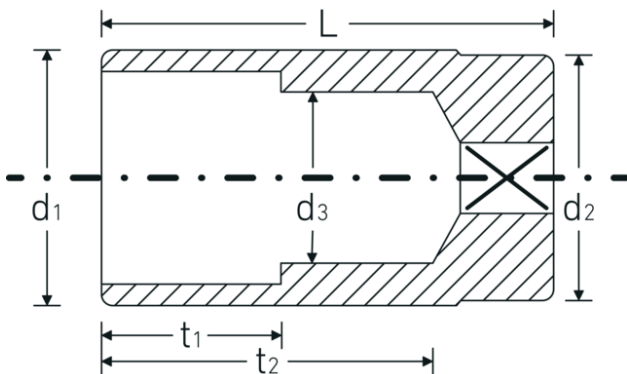

Sockets 1/2", inch, extra deep

51a

Product no. **03420032**
GTIN **4018754008025**
Model **51 A 1/2**

Label.

1/2 " Socket Wrench size 1/2" L.83mm

Technical Drawing.

Technical Attributes.

| | |
|------------------------------|------------------|
| Drive profile | bi-hex AS-Drive® |
| Internal square drive (inch) | 1/2 " |
| d1 | 18,3 mm |
| d2 | 22 mm |
| d3 | 11,5 mm |
| Length mm (L) | 83 mm |
| Wrench size [inch] | 1/2 " |
| t1 | 35 mm |
| t2 | 67 mm |