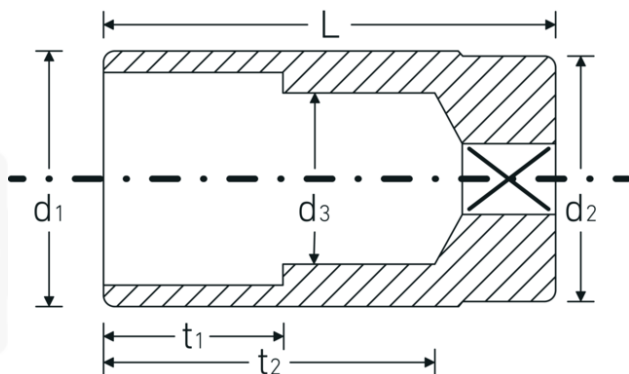

Socket

51

Product no. **03020010**
GTIN **4018754167678**
Model **51 10**

Label. 1/2 " Socket Wrench size mm L.83mm

Features.

- long version
- bi-hex with AS-Drive profile
- 1/2" internal square drive
- size 16 mm-5/8", 20.8 mm-13/16": with rubber insert for spark plugs
- HPQ® high performance steel, chrome-plated
- DIN 3124 / ISO 2725-1 / DIN EN 3710 / DIN EN 3709 / ASME B 107.5M

Advantages.

Long

Technical Drawing.

Technical Attributes.

Drive profile	Bi-hex AS-Drive
Internal square drive (inch)	1/2 "
d1	14,5 mm
d2	22 mm
d3	9 mm
DIN	DIN 3124 / ISO 2725-1, DIN EN 3710, DIN EN 3709, ASME B 107.5M
Length mm (L)	83 mm
Width across flats [mm]	10 mm
t1	19 mm
t2	67 mm

Logistics data.

Depth mm (IFS)	82
Width mm (IFS)	20
Height mm (IFS)	20
Length (packed, mm)	225
Width (packed, mm)	145
Height (packed, mm)	30
Volume (packed, dm3)	0.97875 dm3
Product no.	03020010
Weight (gross, kg)	0,900
Weight PAP (kg)	0,000
Weight PVC (kg)	0,008
GTIN	4018754167678
Country of origin	GERMANY
Region of origin	Nordrhein-Westfalen
WEEE/ElektroG	nicht ear-pflichtig
Customs tariff no.	82042000
Packing standard	10
Weight	90 g