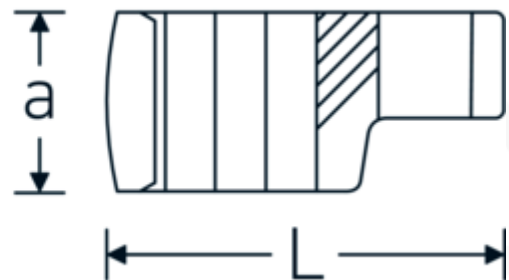

## CROW-RING spanner

440

Product no. 01190011  
GTIN 4018754149100  
Model 440 11

**Label.** 1/4 " CROW-RING spanner Spanner size 11mm L.28mm

**Features.**

- Chrome Alloy Steel, chrome plated
- Caution! Modified settings on torque wrench

## Technical Drawing.

## Technical Attributes.

a	13,5 mm
Internal square drive (inch)	1/4 "
Width mm (b)	18,2 mm
Length mm (L)	28 mm
S	14 mm
Width across flats [mm]	11 mm
W	8,6 mm

## Logistics data.

Depth mm (IFS)	27
Width mm (IFS)	17
Height mm (IFS)	8
Length (packed, mm)	105
Width (packed, mm)	25
Height (packed, mm)	12
Volume (packed, dm3)	0.0315 dm3

<b>Art. no.</b>	01190011
<b>Weight (gross, kg)</b>	0,020
<b>Weight PAP (kg)</b>	0,000
<b>Weight PVC (kg)</b>	0,002
<b>GTIN</b>	4018754149100
<b>Country of origin</b>	GERMANY
<b>Region of origin</b>	Nordrhein-Westfalen
<b>WEEE/ElektroG</b>	nicht ear-pflichtig
<b>Customs tariff no.</b>	82042000
<b>Packing standard</b>	1
<b>Weight</b>	17 g