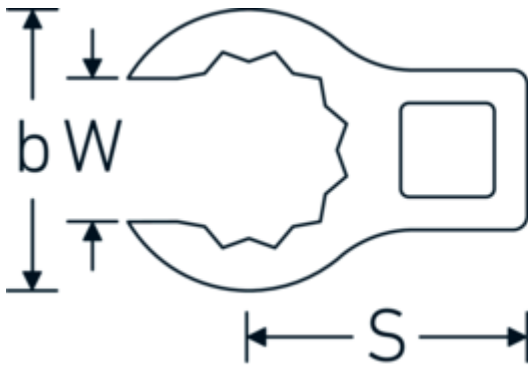

## CROW-RING spanner

440

Product no. 01190011  
GTIN 4018754149100  
Model 440 11

**Label.** 1/4 " CROW-RING spanner Spanner size 11mm L.28mm

**Features.**

- Chrome Alloy Steel, chrome plated
- Caution! Modified settings on torque wrench

## Technical Drawing.

## Technical Attributes.

a	13,5 mm
Internal square drive (inch)	1/4 "
Width mm (b)	18,2 mm
Length mm (L)	28 mm
S	14 mm
Width across flats [mm]	11 mm
W	8,6 mm

## Variants.

Art. no.	Model no. (ERP)	Description	GTIN
01190008	440 8	1/4 " CROW-RING spanner Spanner size 8mm L.23,8mm	4018754149094
01190009	440 9	1/4 " CROW-RING spanner Spanner size 9mm L.28,5mm	4018754140985
01190010	440 10	1/4 " CROW-RING spanner Spanner size 10mm L.28,4mm	4018754000739
01190011	440 11	1/4 " CROW-RING spanner Spanner size 11mm L.28mm	4018754149100
01190012	440 12	1/4 " CROW-RING spanner Spanner size 12mm L.30,8mm	4018754000746
01190013	440 13	1/4 " CROW-RING spanner Spanner size 13mm L.32mm	4018754102099
01190014	440 14	1/4 " CROW-RING spanner Spanner size 14mm L.31,7mm	4018754000753
02190015	440 15	3/8 " CROW-RING spanner Spanner size 15mm L.36,5mm	4018754141029
02190016	440 16	3/8 " CROW-RING spanner Spanner size 16mm L.36,1mm	4018754003389
02190017	440 17	3/8 " CROW-RING spanner Spanner size 17mm L.39,2mm	4018754003396
02190018	440 18	3/8 " CROW-RING spanner Spanner size 18mm L.40,8mm	4018754003402
02190019	440 19	3/8 " CROW-RING spanner Spanner size 19mm L.40,5mm	4018754003419
02190020	440 20	3/8 " CROW-RING spanner Spanner size 20mm L.42,9mm	4018754141036
02190021	440 21	3/8 " CROW-RING spanner Spanner size 21mm L.42,8mm	4018754003426