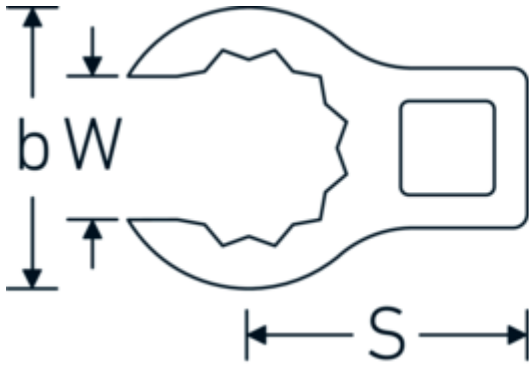

## CROW-RING spanner

440a

Product no. **03490065**  
GTIN **4018754008506**  
Model **440 A 1 9/16**

**Label.** 1/2 " CROW-RING spanner Spanner size 1 9/16" L.70,1mm

- Features.**
- Chrome Alloy Steel, chrome plated
  - caution! Modified settings on torque wrench
  - size 3/8: for Volvo aircraft engine, type "JAS"

## Technical Drawing.

## Technical Attributes.

a	24 mm
Internal square drive (inch)	1/2 "
Width mm (b)	55,9 mm
Length mm (L)	70,1 mm
S	36,7 mm
Spanner size [inch]	1 9/16 "

## Variants.

Art. no.	Model no. (ERP)	Description	GTIN
01490024	440 A 3/8	1/4 " CROW-RING spanner Spanner size 3/8" L.28,4mm	4018754116805
01490028	440 A 7/16	1/4 " CROW-RING spanner Spanner size 7/16" L.28mm	4018754001460
01490032	440 A 1/2	1/4 " CROW-RING spanner Spanner size 1/2" L.30,5mm	4018754001477
01490034	440 A 9/16	1/4 " CROW-RING spanner Spanner size 9/16" L.31,7mm	4018754001484
02490036	440 A 5/8	3/8 " CROW-RING spanner Spanner size 5/8" L.36,5mm	4018754004546
02490038	440 A 11/16	3/8 " CROW-RING spanner Spanner size 11/16" L.39,2mm	4018754004553
02490040	440 A 3/4	3/8 " CROW-RING spanner Spanner size 3/4" L.40,9mm	4018754004560
02490042	440 A 13/16	3/8 " CROW-RING spanner Spanner size 13/16" L.42,9mm	4018754004577
02490044	440 A 7/8	3/8 " CROW-RING spanner Spanner size 7/8" L.45,2mm	4018754004584
02490046	440 A 15/16	3/8 " CROW-RING spanner Spanner size 15/16" L.47,2mm	4018754004591
02490048	440 A 1	3/8 " CROW-RING spanner Spanner size 1" L.49,3mm	4018754004607
02490050	440 A 1 1/16	3/8 " CROW-RING spanner Spanner size 1 1/16" L.52,8mm	4018754004614
03490052	440 A 1 1/8	1/2 " CROW-RING spanner Spanner size 1 1/8" L.56,8mm	4018754008445
03490056	440 A 1 1/4	1/2 " CROW-RING spanner Spanner size 1 1/4" L.62,5mm	4018754008452