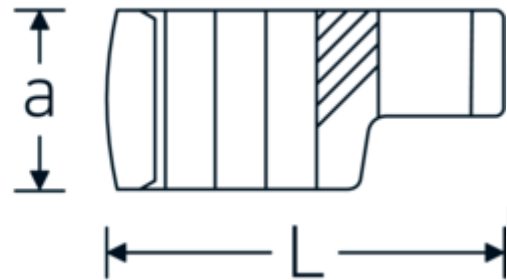

## CROW-RING spanner

440a

Product no. **03490065**  
GTIN **4018754008506**  
Model **440 A 1 9/16**

**Label.** 1/2 " CROW-RING spanner Spanner size 1 9/16" L.70,1mm

- Features.**
- Chrome Alloy Steel, chrome plated
  - caution! Modified settings on torque wrench
  - size 3/8: for Volvo aircraft engine, type "JAS"

## Technical Drawing.

## Technical Attributes.

a	24 mm
Internal square drive (inch)	1/2 "
Width mm (b)	55,9 mm
Length mm (L)	70,1 mm
S	36,7 mm
Spanner size [inch]	1 9/16 "

## Logistics data.

Depth mm (IFS)	70
Width mm (IFS)	56
Height mm (IFS)	24
Length (packed, mm)	70
Width (packed, mm)	56
Height (packed, mm)	24

<b>W</b>	29,4 mm	<b>Volume (packed, dm3)</b>	0.09408 dm3
		<b>Art. no.</b>	03490065
		<b>Weight (gross, kg)</b>	0,172
		<b>Weight PAP (kg)</b>	0,000
		<b>Weight PVC (kg)</b>	0,003
		<b>GTIN</b>	4018754008506
		<b>Country of origin</b>	GERMANY
		<b>Region of origin</b>	Nordrhein-Westfalen
		<b>WEEE/ElektroG</b>	nicht ear-pflichtig
		<b>Customs tariff no.</b>	82042000
		<b>Packing standard</b>	1
		<b>Weight</b>	172 g