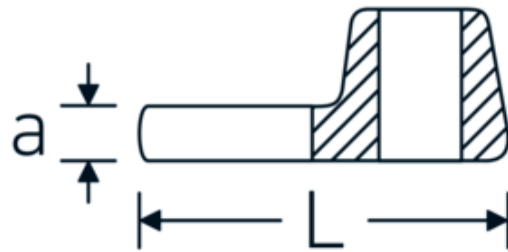

**CROW-FOOT wrench, metric**

**540**

Product no. **02200034**  
GTIN **4018754141098**  
Model **540 34**

**Label.** 3/8 " CROW-FOOT wrench Wrench size 34mm L.54,5mm

**Technical Drawing.**

**Technical Attributes.**

<b>a</b>	8 mm
<b>Internal square drive (inch)</b>	3/8 "
<b>Width mm (b)</b>	60 mm
<b>Length mm (L)</b>	54,5 mm
<b>S</b>	31,6 mm
<b>Width across flats [mm]</b>	34 mm

**Logistics data.**

<b>Depth mm (IFS)</b>	70
<b>Width mm (IFS)</b>	70
<b>Height mm (IFS)</b>	19
<b>Length (packed, mm)</b>	70
<b>Width (packed, mm)</b>	70
<b>Height (packed, mm)</b>	19
<b>Volume (packed, dm3)</b>	0.0931 dm3
<b>Product no.</b>	02200034
<b>Weight (gross, kg)</b>	0,107

## Variants.

Product no.	Model no. (ERP)	Description	GTIN
01200008	540 8	1/4 " CROW-FOOT wrench Wrench size 8mm L.25,5mm	4018754149117
01200009	540 9	1/4 " CROW-FOOT wrench Wrench size 9mm L.25,5mm	4018754149124
01200010	540 10	1/4 " CROW-FOOT wrench Wrench size 10mm L.25,5mm	4018754149131
02200011	540 11	3/8 " CROW-FOOT wrench Wrench size 11mm L.32mm	4018754149414
02200012	540 12	3/8 " CROW-FOOT wrench Wrench size 12mm L.34,3mm	4018754003495
02200013	540 13	3/8 " CROW-FOOT wrench Wrench size 13mm L.34,3mm	4018754003501
02200014	540 14	3/8 " CROW-FOOT wrench Wrench size 14mm L.37,7mm	4018754003518
02200015	540 15	3/8 " CROW-FOOT wrench Wrench size 15mm L.37,7mm	4018754003525
02200016	540 16	3/8 " CROW-FOOT wrench Wrench size 16mm L.37,7mm	4018754003532
02200017	540 17	3/8 " CROW-FOOT wrench Wrench size 17mm L.42,5mm	4018754003549
02200018	540 18	3/8 " CROW-FOOT wrench Wrench size 18mm L.42,5mm	4018754003556
02200019	540 19	3/8 " CROW-FOOT wrench Wrench size 19mm L.42,5mm	4018754003563
02200020	540 20	3/8 " CROW-FOOT wrench Wrench size 20mm L.42,4mm	4018754141067
02200021	540 21	3/8 " CROW-FOOT wrench Wrench size 21mm L.44,5mm	4018754003570
02200022	540 22	3/8 " CROW-FOOT wrench Wrench size 22mm L.44,5mm	4018754003587