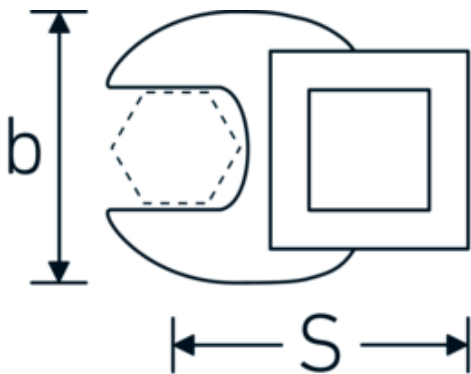

**CROW-FOOT wrench, metric**

**540**

Product no. **02200034**  
GTIN **4018754141098**  
Model **540 34**

**Label.** 3/8 " CROW-FOOT wrench Wrench size 34mm L.54,5mm

**Technical Drawing.**

**Technical Attributes.**

<b>a</b>	8 mm
<b>Internal square drive (inch)</b>	3/8 "
<b>Width mm (b)</b>	60 mm
<b>Length mm (L)</b>	54,5 mm
<b>S</b>	31,6 mm
<b>Width across flats [mm]</b>	34 mm

**Logistics data.**

<b>Depth mm (IFS)</b>	70
<b>Width mm (IFS)</b>	70
<b>Height mm (IFS)</b>	19
<b>Length (packed, mm)</b>	70
<b>Width (packed, mm)</b>	70
<b>Height (packed, mm)</b>	19
<b>Volume (packed, dm3)</b>	0.0931 dm3
<b>Product no.</b>	02200034
<b>Weight (gross, kg)</b>	0,107

## Variants.

Product no.	Model no. (ERP)	Description	GTIN
01200008	540 8	1/4 " CROW-FOOT wrench Wrench size 8mm L.25,5mm	4018754149117
01200009	540 9	1/4 " CROW-FOOT wrench Wrench size 9mm L.25,5mm	4018754149124
01200010	540 10	1/4 " CROW-FOOT wrench Wrench size 10mm L.25,5mm	4018754149131
02200011	540 11	3/8 " CROW-FOOT wrench Wrench size 11mm L.32mm	4018754149414
02200012	540 12	3/8 " CROW-FOOT wrench Wrench size 12mm L.34,3mm	4018754003495
02200013	540 13	3/8 " CROW-FOOT wrench Wrench size 13mm L.34,3mm	4018754003501
02200014	540 14	3/8 " CROW-FOOT wrench Wrench size 14mm L.37,7mm	4018754003518
02200015	540 15	3/8 " CROW-FOOT wrench Wrench size 15mm L.37,7mm	4018754003525
02200016	540 16	3/8 " CROW-FOOT wrench Wrench size 16mm L.37,7mm	4018754003532
02200017	540 17	3/8 " CROW-FOOT wrench Wrench size 17mm L.42,5mm	4018754003549
02200018	540 18	3/8 " CROW-FOOT wrench Wrench size 18mm L.42,5mm	4018754003556
02200019	540 19	3/8 " CROW-FOOT wrench Wrench size 19mm L.42,5mm	4018754003563
02200020	540 20	3/8 " CROW-FOOT wrench Wrench size 20mm L.42,4mm	4018754141067
02200021	540 21	3/8 " CROW-FOOT wrench Wrench size 21mm L.44,5mm	4018754003570
02200022	540 22	3/8 " CROW-FOOT wrench Wrench size 22mm L.44,5mm	4018754003587