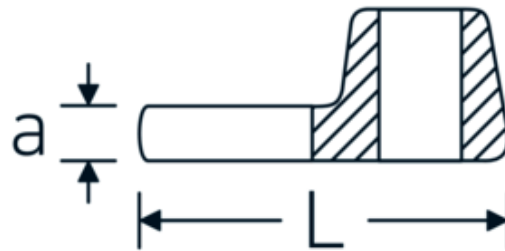

CROW-FOOT spanner

540a

Product no. **02500070**
GTIN **4018754004829**
Model **540 A 1 7/8**

Label. 3/8 " CROW-FOOT spanner Spanner size 1 7/8" L.72mm

Features.

- Chrome Alloy Steel, chrome plated
- Caution! Modified settings on torque wrench

Technical Drawing.

Technical Attributes.

a	8 mm
Internal square drive (inch)	3/8 "
Width mm (b)	82 mm
Length mm (L)	72 mm
S	42 mm
Spanner size [inch]	1 7/8 "

Logistics data.

Depth mm (IFS)	72
Width mm (IFS)	82
Height mm (IFS)	18
Length (packed, mm)	72
Width (packed, mm)	82
Height (packed, mm)	18
Volume (packed, dm3)	0.106272 dm3

Variants.

Art. no.	Model no. (ERP)	Description	GTIN
01500024	540 A 3/8	1/4 " CROW-FOOT spanner Spanner size 3/8" L.25,5mm	4018754173839
02500028	540 A 7/16	3/8 " CROW-FOOT spanner Spanner size 7/16" L.32mm	4018754004621
02500032	540 A 1/2	3/8 " CROW-FOOT spanner Spanner size 1/2" L.34,3mm	4018754004638
02500034	540 A 9/16	3/8 " CROW-FOOT spanner Spanner size 9/16" L.37,7mm	4018754004645
02500036	540 A 5/8	3/8 " CROW-FOOT spanner Spanner size 5/8" L.37,7mm	4018754004652
02500038	540 A 11/16	3/8 " CROW-FOOT spanner Spanner size 11/16" L.42,5mm	4018754004669
02500040	540 A 3/4	3/8 " CROW-FOOT spanner Spanner size 3/4" L.42,5mm	4018754004676
02500042	540 A 13/16	3/8 " CROW-FOOT spanner Spanner size 13/16" L.42,3mm	4018754004683
02500044	540 A 7/8	3/8 " CROW-FOOT spanner Spanner size 7/8" L.44,5mm	4018754004690
02500048	540 A 1	3/8 " CROW-FOOT spanner Spanner size 1" L.47mm	4018754004706
02500050	540 A 1 1/16	3/8 " CROW-FOOT spanner Spanner size 1 1/16" L.47mm	4018754004713
02500052	540 A 1 1/8	3/8 " CROW-FOOT spanner Spanner size 1 1/8" L.50mm	4018754004720
02500054	540 A 1 3/16	3/8 " CROW-FOOT spanner Spanner size 1 3/16" L.50mm	4018754004737
02500056	540 A 1 1/4	3/8 " CROW-FOOT spanner Spanner size 1 1/4" L.53mm	4018754004744