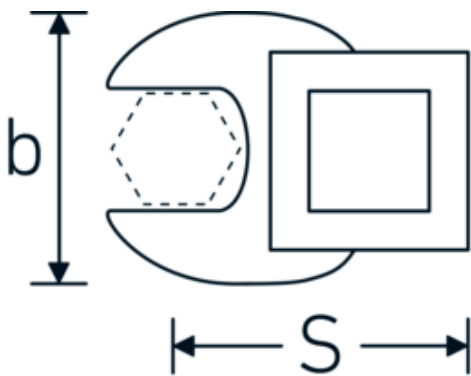

CROW-FOOT spanner

540a

Product no. **02500070**
GTIN **4018754004829**
Model **540 A 1 7/8**

Label. 3/8 " CROW-FOOT spanner Spanner size 1 7/8" L.72mm

Features.

- Chrome Alloy Steel, chrome plated
- Caution! Modified settings on torque wrench

Technical Drawing.

Technical Attributes.

a	8 mm
Internal square drive (inch)	3/8 "
Width mm (b)	82 mm
Length mm (L)	72 mm
S	42 mm
Spanner size [inch]	1 7/8 "

Logistics data.

Depth mm (IFS)	72
Width mm (IFS)	82
Height mm (IFS)	18
Length (packed, mm)	72
Width (packed, mm)	82
Height (packed, mm)	18
Volume (packed, dm3)	0.106272 dm3

Variants.

Art. no.	Model no. (ERP)	Description	GTIN
01500024	540 A 3/8	1/4 " CROW-FOOT spanner Spanner size 3/8" L.25,5mm	4018754173839
02500028	540 A 7/16	3/8 " CROW-FOOT spanner Spanner size 7/16" L.32mm	4018754004621
02500032	540 A 1/2	3/8 " CROW-FOOT spanner Spanner size 1/2" L.34,3mm	4018754004638
02500034	540 A 9/16	3/8 " CROW-FOOT spanner Spanner size 9/16" L.37,7mm	4018754004645
02500036	540 A 5/8	3/8 " CROW-FOOT spanner Spanner size 5/8" L.37,7mm	4018754004652
02500038	540 A 11/16	3/8 " CROW-FOOT spanner Spanner size 11/16" L.42,5mm	4018754004669
02500040	540 A 3/4	3/8 " CROW-FOOT spanner Spanner size 3/4" L.42,5mm	4018754004676
02500042	540 A 13/16	3/8 " CROW-FOOT spanner Spanner size 13/16" L.42,3mm	4018754004683
02500044	540 A 7/8	3/8 " CROW-FOOT spanner Spanner size 7/8" L.44,5mm	4018754004690
02500048	540 A 1	3/8 " CROW-FOOT spanner Spanner size 1" L.47mm	4018754004706
02500050	540 A 1 1/16	3/8 " CROW-FOOT spanner Spanner size 1 1/16" L.47mm	4018754004713
02500052	540 A 1 1/8	3/8 " CROW-FOOT spanner Spanner size 1 1/8" L.50mm	4018754004720
02500054	540 A 1 3/16	3/8 " CROW-FOOT spanner Spanner size 1 3/16" L.50mm	4018754004737
02500056	540 A 1 1/4	3/8 " CROW-FOOT spanner Spanner size 1 1/4" L.53mm	4018754004744