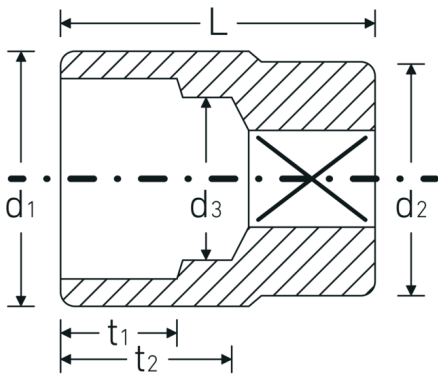

Sockets 3/4", metric

55

Product no. **05010033**
GTIN **4018754008797**
Model **55 33**

Label. 3/4 " Socket Wrench size 33mm L.60mm

Technical Drawing.

Technical Attributes.

| | |
|------------------------------|---|
| Drive profile | hex AS-Drive® |
| Internal square drive (inch) | 3/4 " |
| d1 | 46 mm |
| d2 | 40 mm |
| d3 | 30 mm |
| DIN | DIN 3124 / ISO 2725-1, ASME B 107.5 M |
| Length mm (L) | 60 mm |
| Width across flats [mm] | 33 mm |

Logistics data.

| | |
|----------------------|----------|
| Depth mm (IFS) | 60 |
| Width mm (IFS) | 46 |
| Height mm (IFS) | 46 |
| Length (packed, mm) | 100 |
| Width (packed, mm) | 70 |
| Height (packed, mm) | 50 |
| Volume (packed, dm3) | 0.35 dm3 |
| Product no. | 05010033 |
| Weight (gross, kg) | 0,744 |