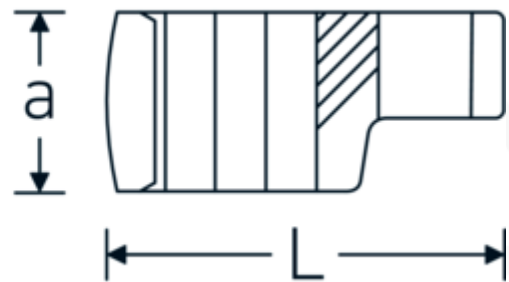

CROW-RING spanner

440

Product no. **03190046**
GTIN **4018754102129**
Model **440 46**

Label. 1/2 " CROW-RING spanner Spanner size 46mm L.77,7mm

- Features.**
- Chrome Alloy Steel, chrome plated
 - Caution! Modified settings on torque wrench

Technical Drawing.

Technical Attributes.

a	26 mm
Internal square drive (inch)	1/2 "
Width mm (b)	64,2 mm
Length mm (L)	77,7 mm
S	40,9 mm
Width across flats [mm]	46 mm
W	34,1 mm

Logistics data.

Depth mm (IFS)	78
Width mm (IFS)	65
Height mm (IFS)	26
Length (packed, mm)	90
Width (packed, mm)	90
Height (packed, mm)	26
Volume (packed, dm3)	0.2106 dm3

Variants.

Art. no.	Model no. (ERP)	Description	GTIN
01190008	440 8	1/4 " CROW-RING spanner Spanner size 8mm L.23,8mm	4018754149094
01190009	440 9	1/4 " CROW-RING spanner Spanner size 9mm L.28,5mm	4018754140985
01190010	440 10	1/4 " CROW-RING spanner Spanner size 10mm L.28,4mm	4018754000739
01190011	440 11	1/4 " CROW-RING spanner Spanner size 11mm L.28mm	4018754149100
01190012	440 12	1/4 " CROW-RING spanner Spanner size 12mm L.30,8mm	4018754000746
01190013	440 13	1/4 " CROW-RING spanner Spanner size 13mm L.32mm	4018754102099
01190014	440 14	1/4 " CROW-RING spanner Spanner size 14mm L.31,7mm	4018754000753
02190015	440 15	3/8 " CROW-RING spanner Spanner size 15mm L.36,5mm	4018754141029
02190016	440 16	3/8 " CROW-RING spanner Spanner size 16mm L.36,1mm	4018754003389
02190017	440 17	3/8 " CROW-RING spanner Spanner size 17mm L.39,2mm	4018754003396
02190018	440 18	3/8 " CROW-RING spanner Spanner size 18mm L.40,8mm	4018754003402
02190019	440 19	3/8 " CROW-RING spanner Spanner size 19mm L.40,5mm	4018754003419
02190020	440 20	3/8 " CROW-RING spanner Spanner size 20mm L.42,9mm	4018754141036
02190021	440 21	3/8 " CROW-RING spanner Spanner size 21mm L.42,8mm	4018754003426