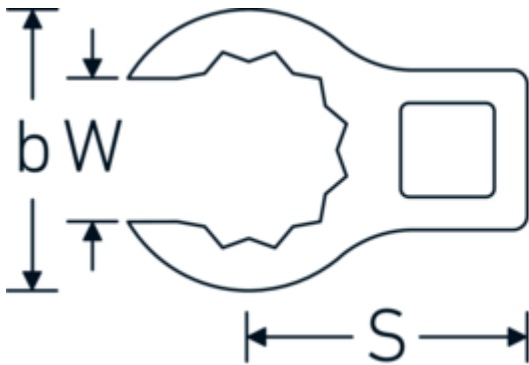

CROW-RING spanner

440

Product no. **03190046**
GTIN **4018754102129**
Model **440 46**

Label. 1/2 " CROW-RING spanner Spanner size 46mm L.77,7mm

- Features.**
- Chrome Alloy Steel, chrome plated
 - Caution! Modified settings on torque wrench

Technical Drawing.

Technical Attributes.

a	26 mm
Internal square drive (inch)	1/2 "
Width mm (b)	64,2 mm
Length mm (L)	77,7 mm
S	40,9 mm
Width across flats [mm]	46 mm
W	34,1 mm

Logistics data.

Depth mm (IFS)	78
Width mm (IFS)	65
Height mm (IFS)	26
Length (packed, mm)	90
Width (packed, mm)	90
Height (packed, mm)	26
Volume (packed, dm3)	0.2106 dm3

Variants.

Art. no.	Model no. (ERP)	Description	GTIN
01190008	440 8	1/4 " CROW-RING spanner Spanner size 8mm L.23,8mm	4018754149094
01190009	440 9	1/4 " CROW-RING spanner Spanner size 9mm L.28,5mm	4018754140985
01190010	440 10	1/4 " CROW-RING spanner Spanner size 10mm L.28,4mm	4018754000739
01190011	440 11	1/4 " CROW-RING spanner Spanner size 11mm L.28mm	4018754149100
01190012	440 12	1/4 " CROW-RING spanner Spanner size 12mm L.30,8mm	4018754000746
01190013	440 13	1/4 " CROW-RING spanner Spanner size 13mm L.32mm	4018754102099
01190014	440 14	1/4 " CROW-RING spanner Spanner size 14mm L.31,7mm	4018754000753
02190015	440 15	3/8 " CROW-RING spanner Spanner size 15mm L.36,5mm	4018754141029
02190016	440 16	3/8 " CROW-RING spanner Spanner size 16mm L.36,1mm	4018754003389
02190017	440 17	3/8 " CROW-RING spanner Spanner size 17mm L.39,2mm	4018754003396
02190018	440 18	3/8 " CROW-RING spanner Spanner size 18mm L.40,8mm	4018754003402
02190019	440 19	3/8 " CROW-RING spanner Spanner size 19mm L.40,5mm	4018754003419
02190020	440 20	3/8 " CROW-RING spanner Spanner size 20mm L.42,9mm	4018754141036
02190021	440 21	3/8 " CROW-RING spanner Spanner size 21mm L.42,8mm	4018754003426