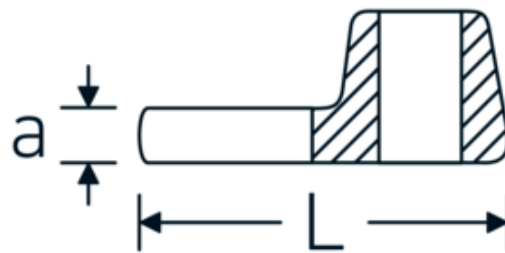

CROW-FOOT spanner

540a

Product no. 02500064
GTIN 4018754004782
Model 540 A 1 1/2

Label. 3/8 " CROW-FOOT spanner Spanner size 1 1/2" L.58mm

- Features.**
- Chrome Alloy Steel, chrome plated
 - Caution! Modified settings on torque wrench

Technical Drawing.

Technical Attributes.

a	8 mm
Internal square drive (inch)	3/8 "
Width mm (b)	65 mm
Length mm (L)	58 mm
S	34,5 mm
Spanner size [inch]	1 1/2 "

Logistics data.

Depth mm (IFS)	59
Width mm (IFS)	64
Height mm (IFS)	18
Length (packed, mm)	59
Width (packed, mm)	64
Height (packed, mm)	18
Volume (packed, dm3)	0.067968 dm3

Variants.

Art. no.	Model no. (ERP)	Description	GTIN
01500024	540 A 3/8	1/4 " CROW-FOOT spanner Spanner size 3/8" L.25,5mm	4018754173839
02500028	540 A 7/16	3/8 " CROW-FOOT spanner Spanner size 7/16" L.32mm	4018754004621
02500032	540 A 1/2	3/8 " CROW-FOOT spanner Spanner size 1/2" L.34,3mm	4018754004638
02500034	540 A 9/16	3/8 " CROW-FOOT spanner Spanner size 9/16" L.37,7mm	4018754004645
02500036	540 A 5/8	3/8 " CROW-FOOT spanner Spanner size 5/8" L.37,7mm	4018754004652
02500038	540 A 11/16	3/8 " CROW-FOOT spanner Spanner size 11/16" L.42,5mm	4018754004669
02500040	540 A 3/4	3/8 " CROW-FOOT spanner Spanner size 3/4" L.42,5mm	4018754004676
02500042	540 A 13/16	3/8 " CROW-FOOT spanner Spanner size 13/16" L.42,3mm	4018754004683
02500044	540 A 7/8	3/8 " CROW-FOOT spanner Spanner size 7/8" L.44,5mm	4018754004690
02500048	540 A 1	3/8 " CROW-FOOT spanner Spanner size 1" L.47mm	4018754004706
02500050	540 A 1 1/16	3/8 " CROW-FOOT spanner Spanner size 1 1/16" L.47mm	4018754004713
02500052	540 A 1 1/8	3/8 " CROW-FOOT spanner Spanner size 1 1/8" L.50mm	4018754004720
02500054	540 A 1 3/16	3/8 " CROW-FOOT spanner Spanner size 1 3/16" L.50mm	4018754004737
02500056	540 A 1 1/4	3/8 " CROW-FOOT spanner Spanner size 1 1/4" L.53mm	4018754004744