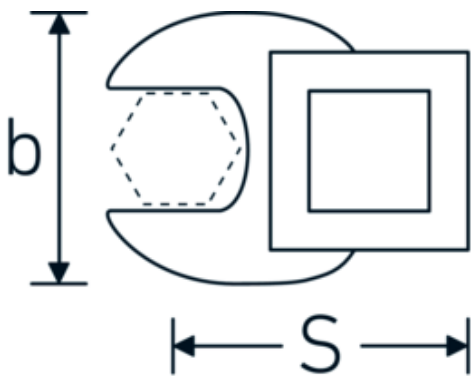

CROW-FOOT spanner

540a

Product no. 02500064
GTIN 4018754004782
Model 540 A 1 1/2

Label. 3/8 " CROW-FOOT spanner Spanner size 1 1/2" L.58mm

- Features.**
- Chrome Alloy Steel, chrome plated
 - Caution! Modified settings on torque wrench

Technical Drawing.

Technical Attributes.

a	8 mm
Internal square drive (inch)	3/8 "
Width mm (b)	65 mm
Length mm (L)	58 mm
S	34,5 mm
Spanner size [inch]	1 1/2 "

Logistics data.

Depth mm (IFS)	59
Width mm (IFS)	64
Height mm (IFS)	18
Length (packed, mm)	59
Width (packed, mm)	64
Height (packed, mm)	18
Volume (packed, dm3)	0.067968 dm3

Variants.

Art. no.	Model no. (ERP)	Description	GTIN
01500024	540 A 3/8	1/4 " CROW-FOOT spanner Spanner size 3/8" L.25,5mm	4018754173839
02500028	540 A 7/16	3/8 " CROW-FOOT spanner Spanner size 7/16" L.32mm	4018754004621
02500032	540 A 1/2	3/8 " CROW-FOOT spanner Spanner size 1/2" L.34,3mm	4018754004638
02500034	540 A 9/16	3/8 " CROW-FOOT spanner Spanner size 9/16" L.37,7mm	4018754004645
02500036	540 A 5/8	3/8 " CROW-FOOT spanner Spanner size 5/8" L.37,7mm	4018754004652
02500038	540 A 11/16	3/8 " CROW-FOOT spanner Spanner size 11/16" L.42,5mm	4018754004669
02500040	540 A 3/4	3/8 " CROW-FOOT spanner Spanner size 3/4" L.42,5mm	4018754004676
02500042	540 A 13/16	3/8 " CROW-FOOT spanner Spanner size 13/16" L.42,3mm	4018754004683
02500044	540 A 7/8	3/8 " CROW-FOOT spanner Spanner size 7/8" L.44,5mm	4018754004690
02500048	540 A 1	3/8 " CROW-FOOT spanner Spanner size 1" L.47mm	4018754004706
02500050	540 A 1 1/16	3/8 " CROW-FOOT spanner Spanner size 1 1/16" L.47mm	4018754004713
02500052	540 A 1 1/8	3/8 " CROW-FOOT spanner Spanner size 1 1/8" L.50mm	4018754004720
02500054	540 A 1 3/16	3/8 " CROW-FOOT spanner Spanner size 1 3/16" L.50mm	4018754004737
02500056	540 A 1 1/4	3/8 " CROW-FOOT spanner Spanner size 1 1/4" L.53mm	4018754004744