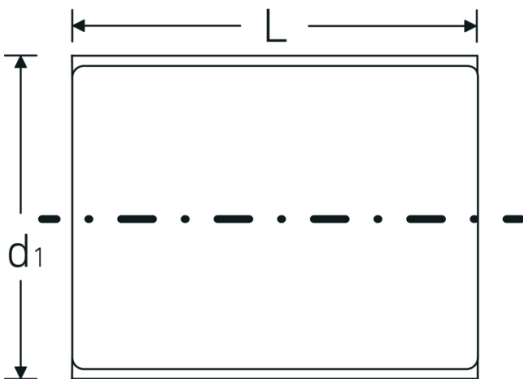

### 12171 VDE

Product no. **02380014**  
 GTIN **4018754253524**  
 Model **12171 VDE-14**

**Label.** 3/8 " VDE socket Wrench size 14mm L.48mm

## Technical Drawing.

## Technical Attributes.

Drive profile	bi-hex AS-Drive®
Internal square drive (inch)	3/8 "
d1	24,4 mm
DIN	DIN EN 60900
Length mm (L)	48 mm
Width across flats [mm]	14 mm

## Logistics data.

Depth mm (IFS)	47
Width mm (IFS)	23
Height mm (IFS)	23
Length (packed, mm)	60
Width (packed, mm)	35
Height (packed, mm)	35
Volume (packed, dm3)	0.0735 dm3
Product no.	02380014
Weight (gross, kg)	0,045