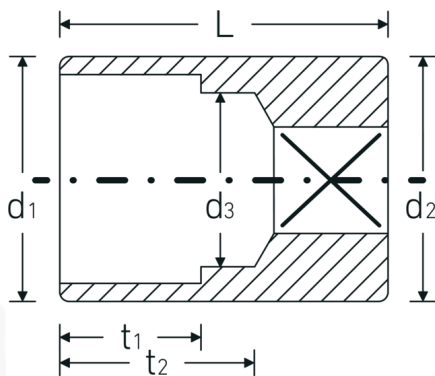

Sockets

40aD

Product no. **01530010**
 GTIN **4018754126965**
 Model **40 AD 5/32**

Label. 1/4 " Sockets Spanner size 5/32" L.23mm

- Features.**
- ASME B 107.1, Fed. Spec. GGG-W-641, SAE AS 954-E (test values)
 - HPQ® heavy-duty steel, chrome-plated

Advantages.

ASME B 107.1, Fed. Spec. GGG-W-641, SAE AS 954-E (test values).

Technical Drawing.

Technical Attributes.

Drive profile bi-hex AS-Drive®
 Internal square drive (inch) 1/4 "

Logistics data.

Depth mm (IFS) 23
 Width mm (IFS) 23

d1	6,7 mm	Height mm (IFS)	10
d2	10,7 mm	Length (packed, mm)	75
d3	3,2 mm	Width (packed, mm)	60
Length mm (L)	23 mm	Height (packed, mm)	30
Spanner size [inch]	5/32 "	Volume (packed, dm3)	0.135 dm3
t1	3,5 mm	Art. no.	01530010
t2	15 mm	Weight (gross, kg)	0,077
		Weight PAP (kg)	0,000
		Weight PVC (kg)	0,002
		GTIN	4018754126965
		Country of origin	GERMANY
		Region of origin	Nordrhein-Westfalen
		WEEE/ElektroG	nicht ear-pflichtig
		Customs tariff no.	82042000
		Packing standard	10
		Weight	7 g

Variants.

Art. no.	Model no. (ERP)	Description	GTIN
01530034	40 AD 9/16	1/4 " Sockets Spanner size 9/16" L.24mm	4018754001583
01530032	40 AD 1/2	1/4 " Sockets Spanner size 1/2" L.23mm	4018754001576
01530028	40 AD 7/16	1/4 " Sockets Spanner size 7/16" L.23mm	4018754001569
01530024	40 AD 3/8	1/4 " Sockets Spanner size 3/8" L.23mm	4018754001552
01530022	40 AD 11/32	1/4 " Sockets Spanner size 11/32" L.23mm	4018754001545
01530020	40 AD 5/16	1/4 " Sockets Spanner size 5/16" L.23mm	4018754001538
01530018	40 AD 9/32	1/4 " Sockets Spanner size 9/32" L.23mm	4018754001521
01530016	40 AD 1/4	1/4 " Sockets Spanner size 1/4" L.23mm	4018754001514
01530014	40 AD 7/32	1/4 " Sockets Spanner size 7/32" L.23mm	4018754001507
01530012	40 AD 3/16	1/4 " Sockets Spanner size 3/16" L.23mm	4018754001491
01530010	40 AD 5/32	1/4 " Sockets Spanner size 5/32" L.23mm	4018754126965