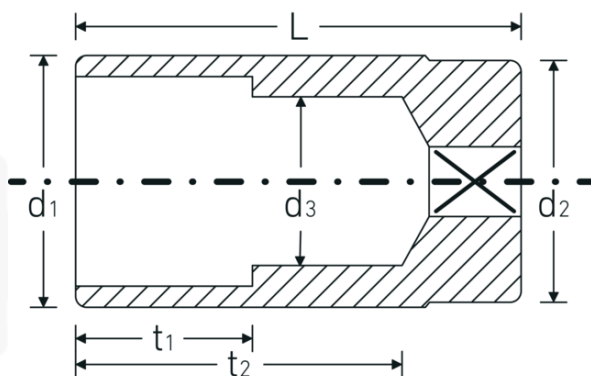

Socket

46

Product no. **02020016**
GTIN **4018754002221**
Model **46 16**

Label. 3/8 " Socket Wrench size 16mm L.60mm

- Features.**
- long version
 - bi-hex with AS-Drive profile
 - 3/8" internal square drive
 - HPQ® high performance steel, chrome-plated
 - size 20.8: with rubber insert for spark plugs
 - DIN 3124 / ISO 2725-1 / DIN EN 3710 / DIN EN 3709 / ASME B 107.5M

Advantages.

Long

Technical Drawing.

Technical Attributes.

Drive profile	Bi-hex AS-Drive
Internal square drive (inch)	3/8 "
d1	21,7 mm
d2	19,5 mm
d3	15 mm
DIN	DIN 3124 / ISO 2725-1, DIN EN 3710, DIN EN 3709, ASME B 107.5M
Length mm (L)	60 mm
Width across flats [mm]	16 mm
t1	25 mm
t2	47,9 mm

Logistics data.

Depth mm (IFS)	60
Width mm (IFS)	22
Height mm (IFS)	22
Length (packed, mm)	130
Width (packed, mm)	23
Height (packed, mm)	125
Volume (packed, dm3)	0.37375 dm3
Product no.	02020016
Weight (gross, kg)	0,790
Weight PAP (kg)	0,000
Weight PVC (kg)	0,006
GTIN	4018754002221
Country of origin	GERMANY
Region of origin	Nordrhein-Westfalen
WEEE/ElektroG	nicht ear-pflichtig
Customs tariff no.	82042000
Packing standard	10
Weight	81 g