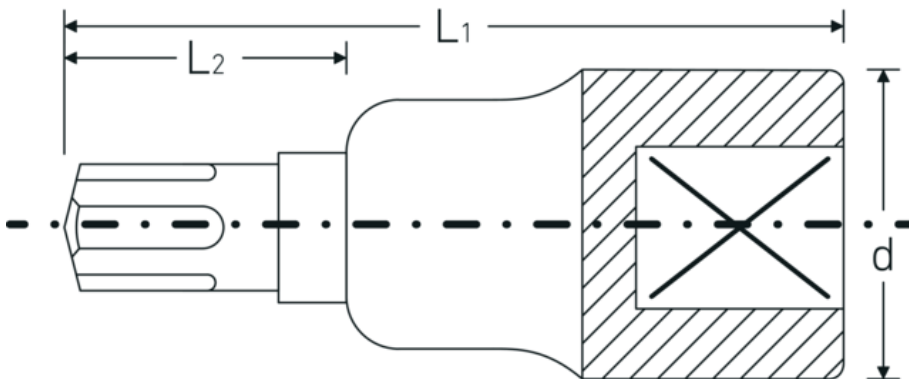

Screwdriver sockets 1/2"

54CV

Product no. **03090006**
GTIN **4018754006588**
Model **54 CV M 6**

Label. 1/2 " Screwdriver socket Ribe-CV® L.60mm

Technical Drawing.

Technical Attributes.

Internal square drive (inch)	1/2 "
d	22,7 mm
Size of output profile	M6
L1	60 mm
L2	22 mm

Logistics data.

Depth mm (IFS)	61
Width mm (IFS)	23
Height mm (IFS)	23
Length (packed, mm)	90
Width (packed, mm)	90
Height (packed, mm)	23
Volume (packed, dm ³)	0.1863 dm ³
Product no.	03090006
Weight (gross, kg)	0,359

Weight PAP (kg)	0,000
Weight PVC (kg)	0,006
GTIN	4018754006588
Country of origin	GERMANY
Region of origin	Nordrhein-Westfalen
WEEE/ElektroG	nicht ear-pflichtig
Customs tariff no.	82042000
Packing standard	5
Weight	71 g

Variants.

Product no.	Model no. (ERP)	Description	GTIN
03090005	54 CV M 5	1/2 " Screwdriver socket Ribe-CV® L.60mm	4018754006571
03090006	54 CV M 6	1/2 " Screwdriver socket Ribe-CV® L.60mm	4018754006588
03090007	54 CV M 7	1/2 " Screwdriver socket Ribe-CV® L.60mm	4018754108596
03090008	54 CV M 8	1/2 " Screwdriver socket Ribe-CV® L.60mm	4018754006595
03090009	54 CV M 9	1/2 " Screwdriver socket Ribe-CV® L.60mm	4018754108602
03090010	54 CV M 10	1/2 " Screwdriver socket Ribe-CV® L.60mm	4018754006601
03090012	54 CV M 12	1/2 " Screwdriver socket Ribe-CV® L.60mm	4018754006618
03090013	54 CV M 13	1/2 " Screwdriver socket Ribe-CV® L.60mm	4018754108619
03090014	54 CV M 14	1/2 " Screwdriver socket Ribe-CV® L.60mm	4018754006625
03090016	54 CV M 16	1/2 " Screwdriver socket Ribe-CV® L.63mm	4018754006632