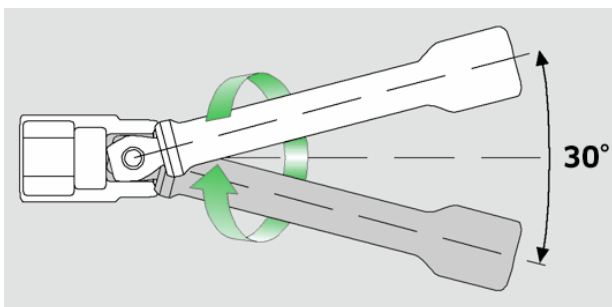

Extension w.wobble-drive

427W

Product no. **12010007**
GTIN **4018754091119**
Model **427W/3**

Label. 3/8 " Extension w.wobble-drive L.76mm

Features.

- swivel angle 15° each side
- max. torque 80 N·m

Advantages.

Pivot angles up to 15° to each side.

Technical Attributes.

External square drive (inch)	3/8
Internal square drive (inch)	3/8 "
d	17 mm
Size	3
Length mm (L)	76 mm

Logistics data.

Depth mm (IFS)	76
Width mm (IFS)	17
Height mm (IFS)	17
Length (packed, mm)	80
Width (packed, mm)	80
Height (packed, mm)	18
Volume (packed, dm3)	0.1152 dm3
Art. no.	12010007

Weight (gross, kg)	0,330
Weight PAP (kg)	0,000
Weight PVC (kg)	0,003
GTIN	4018754091119
Country of origin	GERMANY
Region of origin	Nordrhein-Westfalen
WEEE/ElektroG	nicht ear-pflichtig
Customs tariff no.	82042000
Packing standard	5
Weight	67 g