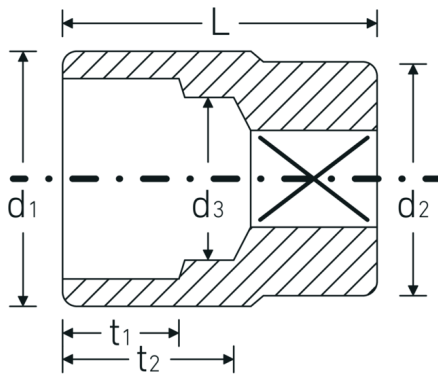

Sockets 3/4", inch

55a

Product no. **05410060**
GTIN **4018754009404**
Model **55 A 1 3/8**

Label.

3/4 " Socket Wrench size 1 3/8" L.59mm

Technical Drawing.

Technical Attributes.

Drive profile	bi-hex AS-Drive®
Internal square drive (inch)	3/4 "
d1	48,5 mm
d2	40 mm
d3	33,7 mm
Length mm (L)	59 mm
Wrench size [inch]	1 3/8 "
t1	24 mm
t2	32,7 mm

Logistics data.

Depth mm (IFS)	59
Width mm (IFS)	49
Height mm (IFS)	49
Length (packed, mm)	100
Width (packed, mm)	70
Height (packed, mm)	50
Volume (packed, dm ³)	0.35 dm ³
Product no.	05410060
Weight (gross, kg)	0,720

Variants.

Product no.	Model no. (ERP)	Description	GTIN
05410040	55 A 3/4	3/4 " Socket Wrench size 3/4" L.50mm	4018754127207
05410042	55 A 13/16	3/4 " Socket Wrench size 13/16" L.51mm	4018754127214
05410044	55 A 7/8	3/4 " Socket Wrench size 7/8" L.51mm	4018754009312
05410046	55 A 15/16	3/4 " Socket Wrench size 15/16" L.51mm	4018754009329
05410048	55 A 1	3/4 " Socket Wrench size 1" L.52mm	4018754009343
05410050	55 A 1 1/16	3/4 " Socket Wrench size 1 1/16" L.54mm	4018754009350
05410052	55 A 1 1/8	3/4 " Socket Wrench size 1 1/8" L.57mm	4018754009367
05410056	55 A 1 1/4	3/4 " Socket Wrench size 1 1/4" L.58mm	4018754009381
05410058	55 A 1 5/16	3/4 " Socket Wrench size 1 5/16" L.59mm	4018754009398
05410060	55 A 1 3/8	3/4 " Socket Wrench size 1 3/8" L.59mm	4018754009404
05410062	55 A 1 7/16	3/4 " Socket Wrench size 1 7/16" L.60mm	4018754009411
05410064	55 A 1 1/2	3/4 " Socket Wrench size 1 1/2" L.64mm	4018754009428
05410066	55 A 1 5/8	3/4 " Socket Wrench size 1 5/8" L.67mm	4018754009442
05410067	55 A 1 11/16	3/4 " Socket Wrench size 1 11/16" L.70mm	4018754009459
05410068	55 A 1 3/4	3/4 " Socket Wrench size 1 3/4" L.70mm	4018754009466
05410069	55 A 1 13/16	3/4 " Socket Wrench size 1 13/16" L.73mm	4018754009473
05410070	55 A 1 7/8	3/4 " Socket Wrench size 1 7/8" L.76mm	4018754009480
05410072	55 A 2	3/4 " Socket Wrench size 2" L.80mm	4018754009497