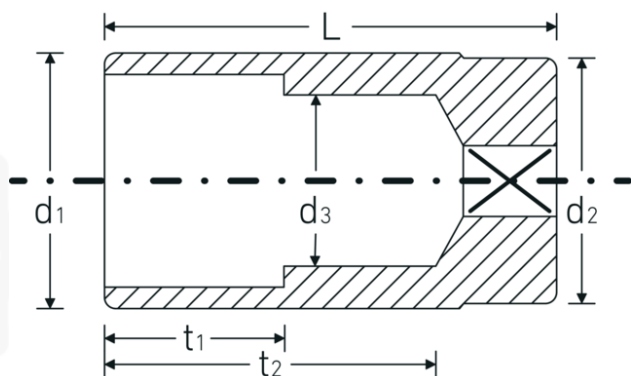

Socket

51

Product no. **03020014**
GTIN **4018754005581**
Model **51 14**

Label. 1/2 " Socket Wrench size mm L.83mm

Features.

- long version
- bi-hex with AS-Drive profile
- 1/2" internal square drive
- size 16 mm-5/8", 20.8 mm-13/16": with rubber insert for spark plugs
- HPQ® high performance steel, chrome-plated
- DIN 3124 / ISO 2725-1 / DIN EN 3710 / DIN EN 3709 / ASME B 107.5M

Advantages.

Long

Technical Drawing.

Technical Attributes.

Drive profile	Bi-hex AS-Drive
Internal square drive (inch)	1/2 "
d1	19,9 mm
d2	22,7 mm
d3	13 mm
DIN	DIN 3124 / ISO 2725-1, DIN EN 3710, DIN EN 3709, ASME B 107.5M
Length mm (L)	83 mm
Width across flats [mm]	14 mm
t1	35 mm
t2	65,2 mm

Logistics data.

Depth mm (IFS)	83
Width mm (IFS)	23
Height mm (IFS)	23
Length (packed, mm)	120
Width (packed, mm)	85
Height (packed, mm)	48
Volume (packed, dm3)	0.4896 dm3
Product no.	03020014
Weight (gross, kg)	1,170
Weight PAP (kg)	0,000
Weight PVC (kg)	0,008
GTIN	4018754005581
Country of origin	GERMANY
Region of origin	Nordrhein-Westfalen
WEEE/ElektroG	nicht ear-pflichtig
Customs tariff no.	82042000
Packing standard	10
Weight	129 g