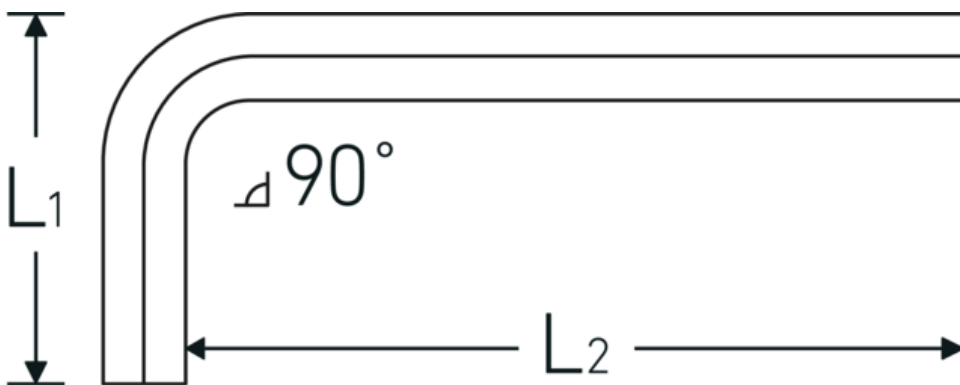

Technical Drawing.

Technical Attributes.

Drive profile	Hexagonal
External hex drive (mm)	3 mm
DIN	DIN ISO 2936
L1	23 mm
L2	66 mm

Logistics data.

Depth mm (IFS)	66
Width mm (IFS)	21
Height mm (IFS)	3
Length (packed, mm)	170
Width (packed, mm)	100