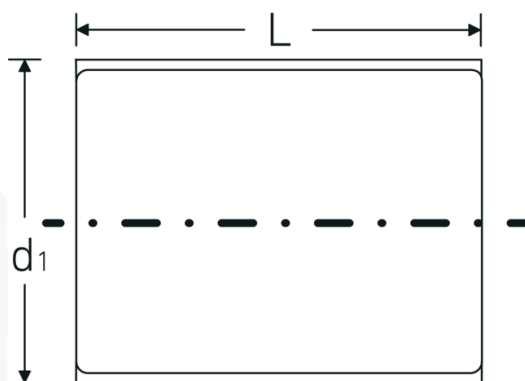

VDE socket

12179 VDE

Product no. 03370024
GTIN 4018754253821
Model 12179 VDE-24

Label. 1/2 " VDE socket Spanner size 24mm L.60mm

- Features.**
- HPQ® heavy-duty steel, chrome-plated
 - VDE insulated up to 1000 V
 - DIN EN 60900
 - Protective insulation according to IEC 900 - AC/1000 V AC/1000 V
 - Double hexagon AS-drive

Advantages.

HPQ® heavy duty steel, chrome plated

Technical Drawing.

Technical Attributes.

Drive profile	bi-hex AS-Drive®
Internal square drive (inch)	1/2 "
d1	37 mm
DIN	DIN EN 60900
Length mm (L)	60 mm
Width across flats [mm]	24 mm

Logistics data.

Depth mm (IFS)	59
Width mm (IFS)	37
Height mm (IFS)	37
Length (packed, mm)	75
Width (packed, mm)	37
Height (packed, mm)	37
Volume (packed, dm3)	0.102675 dm3
Art. no.	03370024
Weight (gross, kg)	0,135
Weight PAP (kg)	0,000
Weight PVC (kg)	0,002
GTIN	4018754253821
Country of origin	GERMANY
Region of origin	Nordrhein-Westfalen
WEEE/ElektroG	nicht ear-pflichtig
Customs tariff no.	82042000
Packing standard	1
Weight	130 g

Variants.

Art. no.	Model no. (ERP)	Description	GTIN
03370010	12179 VDE-10	1/2 " VDE socket Spanner size 10mm L.56mm	4018754253746
03370011	12179 VDE-11	1/2 " VDE socket Spanner size 11mm L.56mm	4018754253753
03370012	12179 VDE-12	1/2 " VDE socket Spanner size 12mm L.56mm	4018754253760
03370013	12179 VDE-13	1/2 " VDE socket Spanner size 13mm L.56mm	4018754253777
03370014	12179 VDE-14	1/2 " VDE socket Spanner size 14mm L.56mm	4018754253784
03370017	12179 VDE-17	1/2 " VDE socket Spanner size 17mm L.56mm	4018754253791
03370019	12179 VDE-19	1/2 " VDE socket Spanner size 19mm L.56mm	4018754253807
03370022	12179 VDE-22	1/2 " VDE socket Spanner size 22mm L.60mm	4018754253814
03370024	12179 VDE-24	1/2 " VDE socket Spanner size 24mm L.60mm	4018754253821