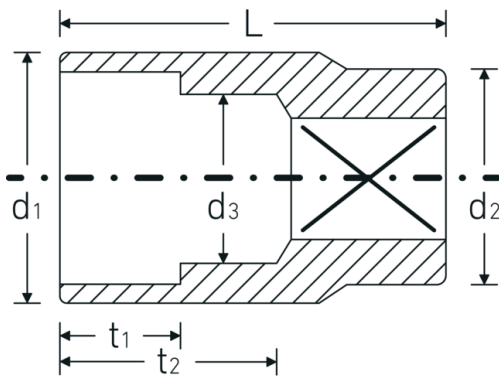

Sockets 3/8", metric

45

Product no. **02010007**
GTIN **4018754001903**
Model **45 7**

Label. 3/8 " Socket Wrench size 7mm L.24mm

Technical Drawing.

Technical Attributes.

Drive profile	bi-hex AS-Drive®
Internal square drive (inch)	3/8 "
d1	10,5 mm
d2	16,5 mm
d3	6 mm
DIN	DIN 3124 / ISO 2725-1, ASME B 107.5M, DIN EN 3709
Length mm (L)	24 mm
Width across flats [mm]	7 mm

Logistics data.

Depth mm (IFS)	23
Width mm (IFS)	17
Height mm (IFS)	17
Length (packed, mm)	86
Width (packed, mm)	35
Height (packed, mm)	24
Volume (packed, dm ³)	0.07224 dm ³
Product no.	02010007
Weight (gross, kg)	0,190

Variants.

Product no.	Model no. (ERP)	Description	GTIN
02010007	45 7	3/8 " Socket Wrench size 7mm L.24mm	4018754001903
02010008	45 8	3/8 " Socket Wrench size 8mm L.25mm	4018754001910
02010009	45 9	3/8 " Socket Wrench size 9mm L.25mm	4018754001927
02010010	45 10	3/8 " Socket Wrench size 10mm L.27mm	4018754001934
02010011	45 11	3/8 " Socket Wrench size 11mm L.27mm	4018754001941
02010012	45 12	3/8 " Socket Wrench size 12mm L.28mm	4018754001958
02010013	45 13	3/8 " Socket Wrench size 13mm L.30mm	4018754001965
02010014	45 14	3/8 " Socket Wrench size 14mm L.30mm	4018754001972
02010015	45 15	3/8 " Socket Wrench size 15mm L.31mm	4018754001989
02010016	45 16	3/8 " Socket Wrench size 16mm L.31mm	4018754001996
02010017	45 17	3/8 " Socket Wrench size 17mm L.31mm	4018754002009
02010018	45 18	3/8 " Socket Wrench size 18mm L.32mm	4018754002016
02010019	45 19	3/8 " Socket Wrench size 19mm L.32mm	4018754002023
02010020	45 20	3/8 " Socket Wrench size 20mm L.34mm	4018754002030
02010021	45 21	3/8 " Socket Wrench size 21mm L.34mm	4018754002047
02010022	45 22	3/8 " Socket Wrench size 22mm L.35mm	4018754002054
02010024	45 24	3/8 " Socket Wrench size 24mm L.35mm	4018754149148