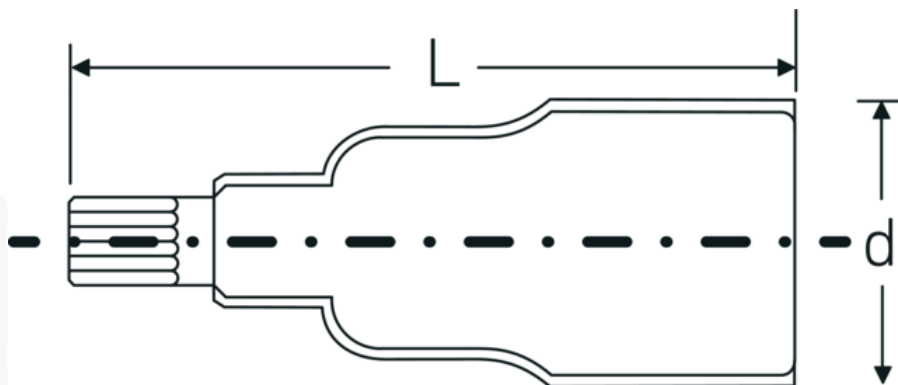

VDE screwdriver socket

12174 VDE

Product no. 02390045
GTIN 4018754253630
Model 12174 VDE T 45

Label. 3/8 " VDE screwdriver socket L.67mm

- Features.**
- for internal TORX® screws
 - Chrome-Alloy-Steel, chrome plated
 - VDE insulated up to 1000 V
 - DIN EN 60900
 - #T; AC/1000 V

Advantages.

For recessed TORX® screws

Technical Drawing.

Technical Attributes.

Drive profile	TORX®
Internal square drive (inch)	3/8 "
d	22,8 mm
DIN	DIN EN 60900
Size of output profile	T45
Length mm (L)	67 mm

Logistics data.

Depth mm (IFS)	66
Width mm (IFS)	19
Height mm (IFS)	19
Length (packed, mm)	75
Width (packed, mm)	35
Height (packed, mm)	35
Volume (packed, dm3)	0.091875 dm3
Art. no.	02390045
Weight (gross, kg)	0,075
Weight PAP (kg)	0,000
Weight PVC (kg)	0,002
GTIN	4018754253630
Country of origin	GERMANY
Region of origin	Nordrhein-Westfalen
WEEE/ElektroG	nicht ear-pflichtig
Customs tariff no.	82042000
Packing standard	1
Weight	58 g

Variants.

Art. no.	Model no. (ERP)	Description	GTIN
02390020	12174 VDE T 20	3/8 " VDE screwdriver socket L.67mm	4018754253593
02390025	12174 VDE T 25	3/8 " VDE screwdriver socket L.67mm	4018754253609
02390030	12174 VDE T 30	3/8 " VDE screwdriver socket L.67mm	4018754253616
02390040	12174 VDE T 40	3/8 " VDE screwdriver socket L.67mm	4018754253623
02390045	12174 VDE T 45	3/8 " VDE screwdriver socket L.67mm	4018754253630