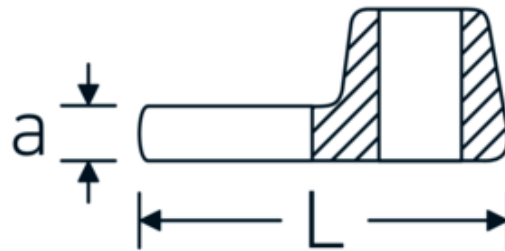

CROW-FOOT spanner

540

Product no. **02200032**
GTIN **4018754149193**
Model **540 32**

Label. 3/8 " CROW-FOOT spanner Spanner size 32mm L.53mm

Features.

- Chrome Alloy Steel, chrome plated
- Caution! Modified settings on torque wrench

Technical Drawing.

Technical Attributes.

a	8 mm
Internal square drive (inch)	3/8 "
Width mm (b)	57 mm
Length mm (L)	53 mm
S	30,5 mm
Width across flats [mm]	32 mm

Logistics data.

Depth mm (IFS)	55
Width mm (IFS)	55
Height mm (IFS)	15
Length (packed, mm)	55
Width (packed, mm)	55
Height (packed, mm)	15
Volume (packed, dm3)	0.045375 dm3

Variants.

Art. no.	Model no. (ERP)	Description	GTIN
01200008	540 8	1/4 " CROW-FOOT spanner Spanner size 8mm L.25,5mm	4018754149117
01200009	540 9	1/4 " CROW-FOOT spanner Spanner size 9mm L.25,5mm	4018754149124
01200010	540 10	1/4 " CROW-FOOT spanner Spanner size 10mm L.25,5mm	4018754149131
02200011	540 11	3/8 " CROW-FOOT spanner Spanner size 11mm L.32mm	4018754149414
02200012	540 12	3/8 " CROW-FOOT spanner Spanner size 12mm L.34,3mm	4018754003495
02200013	540 13	3/8 " CROW-FOOT spanner Spanner size 13mm L.34,3mm	4018754003501
02200014	540 14	3/8 " CROW-FOOT spanner Spanner size 14mm L.37,7mm	4018754003518
02200015	540 15	3/8 " CROW-FOOT spanner Spanner size 15mm L.37,7mm	4018754003525
02200016	540 16	3/8 " CROW-FOOT spanner Spanner size 16mm L.37,7mm	4018754003532
02200017	540 17	3/8 " CROW-FOOT spanner Spanner size 17mm L.42,5mm	4018754003549
02200018	540 18	3/8 " CROW-FOOT spanner Spanner size 18mm L.42,5mm	4018754003556
02200019	540 19	3/8 " CROW-FOOT spanner Spanner size 19mm L.42,5mm	4018754003563
02200020	540 20	3/8 " CROW-FOOT spanner Spanner size 20mm L.42,4mm	4018754141067
02200021	540 21	3/8 " CROW-FOOT spanner Spanner size 21mm L.44,5mm	4018754003570