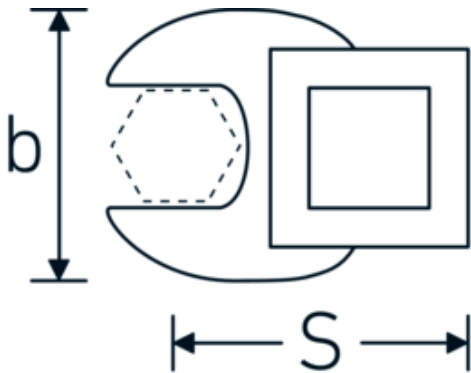

CROW-FOOT spanner

540

Product no. **02200032**
GTIN **4018754149193**
Model **540 32**

Label. 3/8 " CROW-FOOT spanner Spanner size 32mm L.53mm

Features.

- Chrome Alloy Steel, chrome plated
- Caution! Modified settings on torque wrench

Technical Drawing.

Technical Attributes.

a	8 mm
Internal square drive (inch)	3/8 "
Width mm (b)	57 mm
Length mm (L)	53 mm
S	30,5 mm
Width across flats [mm]	32 mm

Logistics data.

Depth mm (IFS)	55
Width mm (IFS)	55
Height mm (IFS)	15
Length (packed, mm)	55
Width (packed, mm)	55
Height (packed, mm)	15
Volume (packed, dm3)	0.045375 dm3

Variants.

Art. no.	Model no. (ERP)	Description	GTIN
01200008	540 8	1/4 " CROW-FOOT spanner Spanner size 8mm L.25,5mm	4018754149117
01200009	540 9	1/4 " CROW-FOOT spanner Spanner size 9mm L.25,5mm	4018754149124
01200010	540 10	1/4 " CROW-FOOT spanner Spanner size 10mm L.25,5mm	4018754149131
02200011	540 11	3/8 " CROW-FOOT spanner Spanner size 11mm L.32mm	4018754149414
02200012	540 12	3/8 " CROW-FOOT spanner Spanner size 12mm L.34,3mm	4018754003495
02200013	540 13	3/8 " CROW-FOOT spanner Spanner size 13mm L.34,3mm	4018754003501
02200014	540 14	3/8 " CROW-FOOT spanner Spanner size 14mm L.37,7mm	4018754003518
02200015	540 15	3/8 " CROW-FOOT spanner Spanner size 15mm L.37,7mm	4018754003525
02200016	540 16	3/8 " CROW-FOOT spanner Spanner size 16mm L.37,7mm	4018754003532
02200017	540 17	3/8 " CROW-FOOT spanner Spanner size 17mm L.42,5mm	4018754003549
02200018	540 18	3/8 " CROW-FOOT spanner Spanner size 18mm L.42,5mm	4018754003556
02200019	540 19	3/8 " CROW-FOOT spanner Spanner size 19mm L.42,5mm	4018754003563
02200020	540 20	3/8 " CROW-FOOT spanner Spanner size 20mm L.42,4mm	4018754141067
02200021	540 21	3/8 " CROW-FOOT spanner Spanner size 21mm L.44,5mm	4018754003570