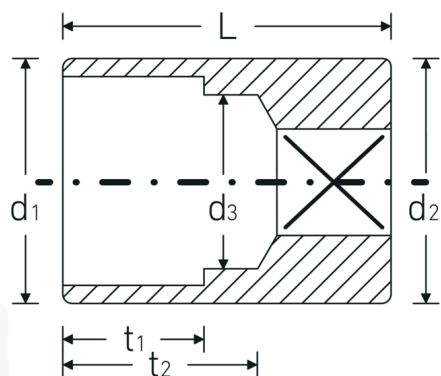

## Sockets

40aD

Product no. **01530012**  
 GTIN **4018754001491**  
 Model **40 AD 3/16**

**Label.** 1/4 " Sockets Spanner size 3/16" L.23mm

**Features.**

- ASME B 107.1, Fed. Spec. GGG-W-641, SAE AS 954-E (test values)
- HPQ® heavy-duty steel, chrome-plated

## Technical Drawing.

## Technical Attributes.

Drive profile bi-hex AS-Drive®  
 Internal square drive (inch) 1/4 "

## Logistics data.

Depth mm (IFS) 23  
 Width mm (IFS) 11

d1	7,6 mm	Height mm (IFS)	11
d2	10,7 mm	Length (packed, mm)	90
d3	4 mm	Width (packed, mm)	40
Length mm (L)	23 mm	Height (packed, mm)	12
Spanner size [inch]	3/16 "	Volume (packed, dm3)	0.0432 dm3
t1	4,5 mm	Art. no.	01530012
t2	15 mm	Weight (gross, kg)	0,075
		Weight PAP (kg)	0,000
		Weight PVC (kg)	0,002
		GTIN	4018754001491
		Country of origin	GERMANY
		Region of origin	Nordrhein-Westfalen
		WEEE/ElektroG	nicht ear-pflichtig
		Customs tariff no.	82042000
		Packing standard	10
		Weight	7 g