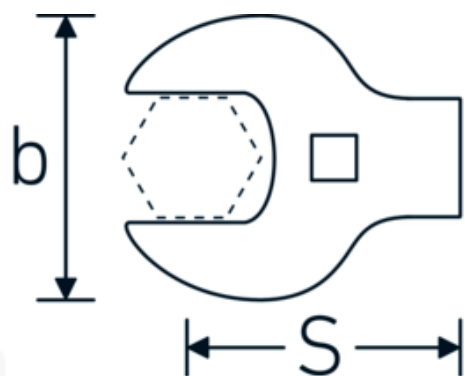

**CROW-FOOT wrench heavy-duty, inch**  
**540a HD**

Product no. **02501028**  
GTIN **4018754285716**  
Model **540A HD SW 7/16**

**Label.** 3/8 " CROW-FOOT wrench heavy-duty Wrench size 7/16" L.40mm

**Technical Drawing.**

**Technical Attributes.**

<b>a</b>	11 mm
<b>Internal square drive (inch)</b>	3/8 "
<b>Width mm (b)</b>	26 mm

**Logistics data.**

<b>Depth mm (IFS)</b>	40
<b>Width mm (IFS)</b>	25
<b>Height mm (IFS)</b>	10

<b>Length mm (L)</b>	40 mm	<b>Length (packed, mm)</b>	40
<b>S</b>	25 mm	<b>Width (packed, mm)</b>	26
<b>Wrench size [inch]</b>	7/16 "	<b>Height (packed, mm)</b>	11
		<b>Volume (packed, dm3)</b>	0.01144 dm3
		<b>Product no.</b>	02501028
		<b>Weight (gross, kg)</b>	0,062
		<b>Weight PAP (kg)</b>	0,000
		<b>Weight PVC (kg)</b>	0,002
		<b>GTIN</b>	4018754285716
		<b>Country of origin</b>	GERMANY
		<b>Region of origin</b>	Nordrhein-Westfalen
		<b>WEEE/ElektroG</b>	nicht ear-pflichtig
		<b>Customs tariff no.</b>	82042000
		<b>Packing standard</b>	1
		<b>Weight</b>	56 g