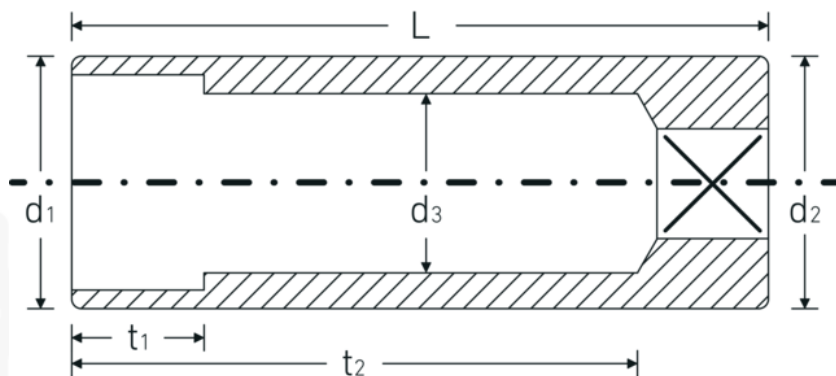

Sockets 3/4", metric, extra deep

40L

Product no. 01020010
GTIN 4018754000241
Model 40 L 10

Label. 1/4 " Socket Wrench size 10mm L.50mm

Technologies and features.

High Performance Quality (HPQ®)

Our HPQ® tool is made of wear-resistant high-performance steel, yet is thin-walled and lightweight. It withstands high torques and is ideal for work in confined spaces such as turbines.

Technical Drawing.

Technical Attributes.

Drive profile	hex AS-Drive®
Internal square drive (inch)	1/4 "
d1	14,3 mm
d2	14,3 mm
d3	9 mm
DIN	DIN 3124 / ISO 2725-1, ASME B 107.5M, DIN EN 3710, DIN EN 3709
Length mm (L)	50 mm
Width across flats [mm]	10 mm
t1	9 mm
t2	41,9 mm

Logistics data.

Depth mm (IFS)	50
Width mm (IFS)	15
Height mm (IFS)	15
Length (packed, mm)	83
Width (packed, mm)	51
Height (packed, mm)	32
Volume (packed, dm3)	0.135456 dm3
Product no.	01020010
Weight (gross, kg)	0,384
Weight PAP (kg)	0,000
Weight PVC (kg)	0,003
GTIN	4018754000241
Country of origin	GERMANY
Region of origin	Nordrhein-Westfalen
WEEE/ElektroG	nicht ear-pflichtig
Customs tariff no.	82042000
Packing standard	10
Weight	38 g