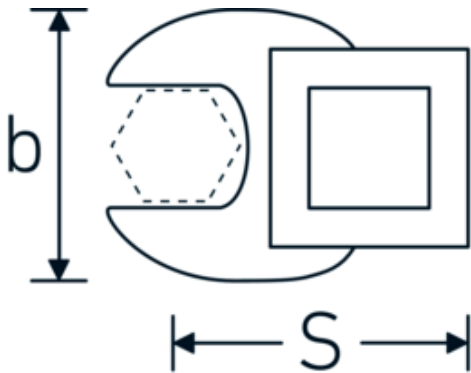

CROW-FOOT spanner

540a

Product no. **02500068**
GTIN **4018754004812**
Model **540 A 1 3/4**

Label. 3/8 " CROW-FOOT spanner Spanner size 1 3/4" L.68mm

- Features.**
- Chrome Alloy Steel, chrome plated
 - Caution! Modified settings on torque wrench

Technical Drawing.

Technical Attributes.

a	8 mm
Internal square drive (inch)	3/8 "
Width mm (b)	76 mm
Length mm (L)	68 mm
S	40,4 mm
Spanner size [inch]	1 3/4 "

Logistics data.

Depth mm (IFS)	68
Width mm (IFS)	75
Height mm (IFS)	18
Length (packed, mm)	68
Width (packed, mm)	75
Height (packed, mm)	18
Volume (packed, dm3)	0.0918 dm3

Variants.

Art. no.	Model no. (ERP)	Description	GTIN
01500024	540 A 3/8	1/4 " CROW-FOOT spanner Spanner size 3/8" L.25,5mm	4018754173839
02500028	540 A 7/16	3/8 " CROW-FOOT spanner Spanner size 7/16" L.32mm	4018754004621
02500032	540 A 1/2	3/8 " CROW-FOOT spanner Spanner size 1/2" L.34,3mm	4018754004638
02500034	540 A 9/16	3/8 " CROW-FOOT spanner Spanner size 9/16" L.37,7mm	4018754004645
02500036	540 A 5/8	3/8 " CROW-FOOT spanner Spanner size 5/8" L.37,7mm	4018754004652
02500038	540 A 11/16	3/8 " CROW-FOOT spanner Spanner size 11/16" L.42,5mm	4018754004669
02500040	540 A 3/4	3/8 " CROW-FOOT spanner Spanner size 3/4" L.42,5mm	4018754004676
02500042	540 A 13/16	3/8 " CROW-FOOT spanner Spanner size 13/16" L.42,3mm	4018754004683
02500044	540 A 7/8	3/8 " CROW-FOOT spanner Spanner size 7/8" L.44,5mm	4018754004690
02500048	540 A 1	3/8 " CROW-FOOT spanner Spanner size 1" L.47mm	4018754004706
02500050	540 A 1 1/16	3/8 " CROW-FOOT spanner Spanner size 1 1/16" L.47mm	4018754004713
02500052	540 A 1 1/8	3/8 " CROW-FOOT spanner Spanner size 1 1/8" L.50mm	4018754004720
02500054	540 A 1 3/16	3/8 " CROW-FOOT spanner Spanner size 1 3/16" L.50mm	4018754004737
02500056	540 A 1 1/4	3/8 " CROW-FOOT spanner Spanner size 1 1/4" L.53mm	4018754004744