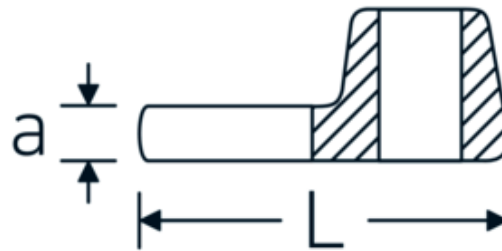

CROW-FOOT spanner

540a

Product no. **02500068**
GTIN **4018754004812**
Model **540 A 1 3/4**

Label. 3/8 " CROW-FOOT spanner Spanner size 1 3/4" L.68mm

- Features.**
- Chrome Alloy Steel, chrome plated
 - Caution! Modified settings on torque wrench

Technical Drawing.

Technical Attributes.

a	8 mm
Internal square drive (inch)	3/8 "
Width mm (b)	76 mm
Length mm (L)	68 mm
S	40,4 mm
Spanner size [inch]	1 3/4 "

Logistics data.

Depth mm (IFS)	68
Width mm (IFS)	75
Height mm (IFS)	18
Length (packed, mm)	68
Width (packed, mm)	75
Height (packed, mm)	18
Volume (packed, dm3)	0.0918 dm3

Variants.

Art. no.	Model no. (ERP)	Description	GTIN
01500024	540 A 3/8	1/4 " CROW-FOOT spanner Spanner size 3/8" L.25,5mm	4018754173839
02500028	540 A 7/16	3/8 " CROW-FOOT spanner Spanner size 7/16" L.32mm	4018754004621
02500032	540 A 1/2	3/8 " CROW-FOOT spanner Spanner size 1/2" L.34,3mm	4018754004638
02500034	540 A 9/16	3/8 " CROW-FOOT spanner Spanner size 9/16" L.37,7mm	4018754004645
02500036	540 A 5/8	3/8 " CROW-FOOT spanner Spanner size 5/8" L.37,7mm	4018754004652
02500038	540 A 11/16	3/8 " CROW-FOOT spanner Spanner size 11/16" L.42,5mm	4018754004669
02500040	540 A 3/4	3/8 " CROW-FOOT spanner Spanner size 3/4" L.42,5mm	4018754004676
02500042	540 A 13/16	3/8 " CROW-FOOT spanner Spanner size 13/16" L.42,3mm	4018754004683
02500044	540 A 7/8	3/8 " CROW-FOOT spanner Spanner size 7/8" L.44,5mm	4018754004690
02500048	540 A 1	3/8 " CROW-FOOT spanner Spanner size 1" L.47mm	4018754004706
02500050	540 A 1 1/16	3/8 " CROW-FOOT spanner Spanner size 1 1/16" L.47mm	4018754004713
02500052	540 A 1 1/8	3/8 " CROW-FOOT spanner Spanner size 1 1/8" L.50mm	4018754004720
02500054	540 A 1 3/16	3/8 " CROW-FOOT spanner Spanner size 1 3/16" L.50mm	4018754004737
02500056	540 A 1 1/4	3/8 " CROW-FOOT spanner Spanner size 1 1/4" L.53mm	4018754004744