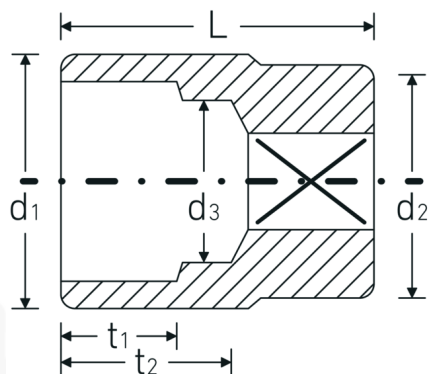

## Socket

60

Product no. **06010050**  
GTIN **4018754009930**  
Model **60 50**

**Label.** 1 " Socket Spanner size 50mm L.80mm

**Features.**

- DIN 3124/ISO 2725-1
- AS-drive and HPQ® high performance steel up to 36 mm, chrome plated

## Technical Drawing.

## Technical Attributes.

Drive profile bi-hex AS-Drive®  
Internal square drive (inch) 1 "

## Logistics data.

Depth mm (IFS) 80  
Width mm (IFS) 66

<b>d1</b>	66 mm	<b>Height mm (IFS)</b>	66
<b>d2</b>	48 mm	<b>Length (packed, mm)</b>	81
<b>d3</b>	43 mm	<b>Width (packed, mm)</b>	67
<b>DIN</b>	DIN 3124 / ISO 2725-1	<b>Height (packed, mm)</b>	67
<b>Length mm (L)</b>	80 mm	<b>Volume (packed, dm3)</b>	0.363609 dm3
<b>Width across flats [mm]</b>	50 mm	<b>Art. no.</b>	06010050
<b>t1</b>	34 mm	<b>Weight (gross, kg)</b>	0,707
<b>t2</b>	47,5 mm	<b>Weight PAP (kg)</b>	0,000
		<b>Weight PVC (kg)</b>	0,007
		<b>GTIN</b>	4018754009930
		<b>Country of origin</b>	GERMANY
		<b>Region of origin</b>	Nordrhein-Westfalen
		<b>WEEE/ElektroG</b>	nicht ear-pflichtig
		<b>Customs tariff no.</b>	82042000
		<b>Packing standard</b>	1
		<b>Weight</b>	707 g