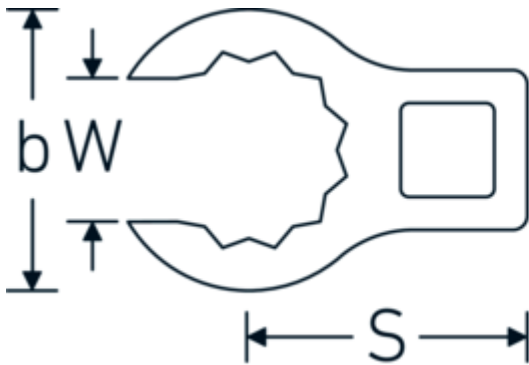

CROW-RING spanner

440

Product no. 01190012
GTIN 4018754000746
Model 440 12

Label. 1/4 " CROW-RING spanner Spanner size 12mm L.30,8mm

Features.

- Chrome Alloy Steel, chrome plated
- Caution! Modified settings on torque wrench

Technical Drawing.

Technical Attributes.

a	14 mm
Internal square drive (inch)	1/4 "
Width mm (b)	20,6 mm
Length mm (L)	30,8 mm
S	15,7 mm
Width across flats [mm]	12 mm
W	9 mm

Logistics data.

Depth mm (IFS)	30
Width mm (IFS)	20
Height mm (IFS)	14
Length (packed, mm)	31
Width (packed, mm)	21
Height (packed, mm)	15
Volume (packed, dm3)	0.009765 dm3

Variants.

Art. no.	Model no. (ERP)	Description	GTIN
01190008	440 8	1/4 " CROW-RING spanner Spanner size 8mm L.23,8mm	4018754149094
01190009	440 9	1/4 " CROW-RING spanner Spanner size 9mm L.28,5mm	4018754140985
01190010	440 10	1/4 " CROW-RING spanner Spanner size 10mm L.28,4mm	4018754000739
01190011	440 11	1/4 " CROW-RING spanner Spanner size 11mm L.28mm	4018754149100
01190012	440 12	1/4 " CROW-RING spanner Spanner size 12mm L.30,8mm	4018754000746
01190013	440 13	1/4 " CROW-RING spanner Spanner size 13mm L.32mm	4018754102099
01190014	440 14	1/4 " CROW-RING spanner Spanner size 14mm L.31,7mm	4018754000753
02190015	440 15	3/8 " CROW-RING spanner Spanner size 15mm L.36,5mm	4018754141029
02190016	440 16	3/8 " CROW-RING spanner Spanner size 16mm L.36,1mm	4018754003389
02190017	440 17	3/8 " CROW-RING spanner Spanner size 17mm L.39,2mm	4018754003396
02190018	440 18	3/8 " CROW-RING spanner Spanner size 18mm L.40,8mm	4018754003402
02190019	440 19	3/8 " CROW-RING spanner Spanner size 19mm L.40,5mm	4018754003419
02190020	440 20	3/8 " CROW-RING spanner Spanner size 20mm L.42,9mm	4018754141036
02190021	440 21	3/8 " CROW-RING spanner Spanner size 21mm L.42,8mm	4018754003426