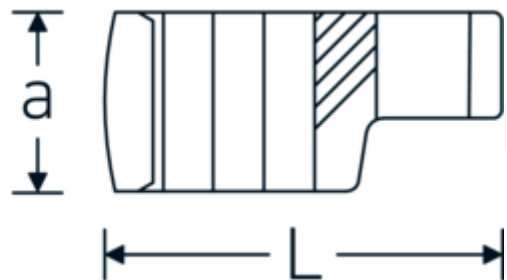

CROW-RING spanner

440

Product no. 01190012
GTIN 4018754000746
Model 440 12

Label. 1/4 " CROW-RING spanner Spanner size 12mm L.30,8mm

Features.

- Chrome Alloy Steel, chrome plated
- Caution! Modified settings on torque wrench

Technical Drawing.

Technical Attributes.

a	14 mm
Internal square drive (inch)	1/4 "
Width mm (b)	20,6 mm
Length mm (L)	30,8 mm
S	15,7 mm
Width across flats [mm]	12 mm
W	9 mm

Logistics data.

Depth mm (IFS)	30
Width mm (IFS)	20
Height mm (IFS)	14
Length (packed, mm)	31
Width (packed, mm)	21
Height (packed, mm)	15
Volume (packed, dm3)	0.009765 dm3

Variants.

Art. no.	Model no. (ERP)	Description	GTIN
01190008	440 8	1/4 " CROW-RING spanner Spanner size 8mm L.23,8mm	4018754149094
01190009	440 9	1/4 " CROW-RING spanner Spanner size 9mm L.28,5mm	4018754140985
01190010	440 10	1/4 " CROW-RING spanner Spanner size 10mm L.28,4mm	4018754000739
01190011	440 11	1/4 " CROW-RING spanner Spanner size 11mm L.28mm	4018754149100
01190012	440 12	1/4 " CROW-RING spanner Spanner size 12mm L.30,8mm	4018754000746
01190013	440 13	1/4 " CROW-RING spanner Spanner size 13mm L.32mm	4018754102099
01190014	440 14	1/4 " CROW-RING spanner Spanner size 14mm L.31,7mm	4018754000753
02190015	440 15	3/8 " CROW-RING spanner Spanner size 15mm L.36,5mm	4018754141029
02190016	440 16	3/8 " CROW-RING spanner Spanner size 16mm L.36,1mm	4018754003389
02190017	440 17	3/8 " CROW-RING spanner Spanner size 17mm L.39,2mm	4018754003396
02190018	440 18	3/8 " CROW-RING spanner Spanner size 18mm L.40,8mm	4018754003402
02190019	440 19	3/8 " CROW-RING spanner Spanner size 19mm L.40,5mm	4018754003419
02190020	440 20	3/8 " CROW-RING spanner Spanner size 20mm L.42,9mm	4018754141036
02190021	440 21	3/8 " CROW-RING spanner Spanner size 21mm L.42,8mm	4018754003426