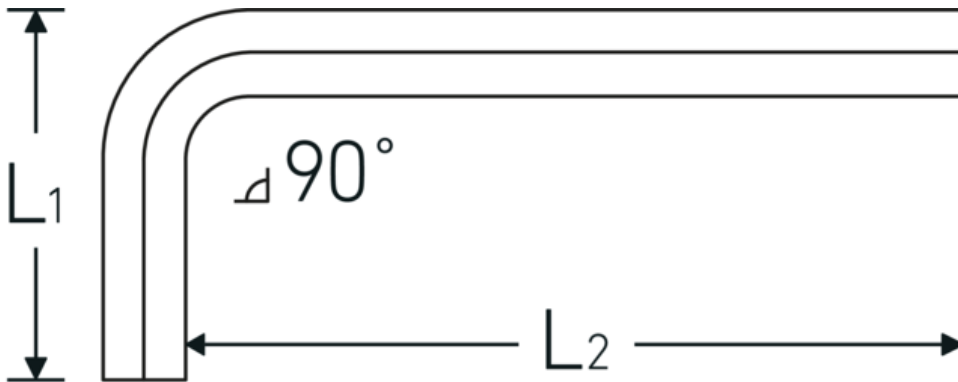

Hex key for socket head screws

10760aCV

Product no. **43550010**
GTIN **4018754029433**
Model **10760 ACV 5/32**

Label. Hex key for socket head screws Hex drive 5/32 L.25mm x 65mm

Features.

- for socket head screws
- Chrome Vanadium, nickel-plated (0.028; 0.035; 0.050", gunmetal finish)

Technical Drawing.

Technical Attributes.

Drive profile	Hex
External hex drive (inch)	5/32
L1	25 mm
L2	65 mm
Length mm (L)	73 mm

Logistics data.

Depth mm (IFS)	73
Width mm (IFS)	29
Height mm (IFS)	5
Length (packed, mm)	90
Width (packed, mm)	50
Height (packed, mm)	16
Volume (packed, dm ³)	0.072 dm ³

Art. no.	43550010
Weight (gross, kg)	0,100
Weight PAP (kg)	0,000
Weight PVC (kg)	0,003
GTIN	4018754029433
Country of origin	GERMANY
Region of origin	Hessen
WEEE/ElektroG	nicht ear-pflichtig
Customs tariff no.	82054000
Packing standard	10
Weight	10 g