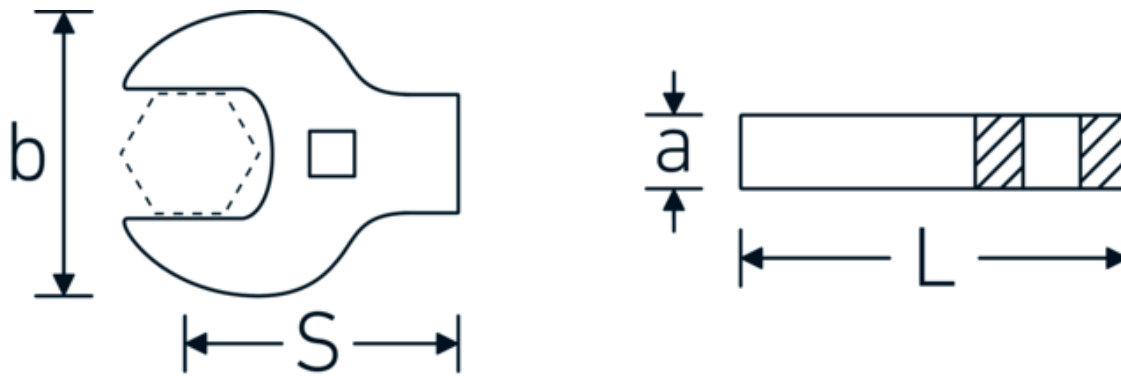

CROW-FOOT spanner heavy-duty, inch

540a HD

Product no. **02501056**
GTIN **4018754198146**
Model **540A HD SW 1.1/4**

Label. 3/8 " CROW-FOOT spanner heavy-duty, inch Spanner size 1 1/4" L.62mm

- Features.**
- for particularly high loadings, e.g. stainless steel screw fittings
 - full use of jaws in conjunction with standard ratchets
 - chrome plated
 - supplied without ratchet
 - Caution! Modified settings on torque wrench

Advantages.

For particularly high loads, e.g., stainless steel fittings.

Technical Drawing.

Technical Attributes.

a	11 mm
Internal square drive (inch)	3/8 "
Width mm (b)	60 mm
Length mm (L)	62 mm
S	36,8 mm
Spanner size [inch]	1 1/4 "

Logistics data.

Depth mm (IFS)	55
Width mm (IFS)	62
Height mm (IFS)	10
Length (packed, mm)	55
Width (packed, mm)	62
Height (packed, mm)	10
Volume (packed, dm3)	0.0341 dm3
Art. no.	02501056
Weight (gross, kg)	0,153
Weight PAP (kg)	0,000
Weight PVC (kg)	0,004
GTIN	4018754198146
Country of origin	GERMANY
Region of origin	Nordrhein-Westfalen
WEEE/ElektroG	nicht ear-pflichtig
Customs tariff no.	82042000
Packing standard	1
Weight	153 g

Variants.

Art. no.	Model no. (ERP)	Description	GTIN
02501024	540A HD SW 3/8	3/8 " CROW-FOOT spanner heavy-duty, inch Spanner size 3/8" L.39mm	4018754285709
02501028	540A HD SW 7/16	3/8 " CROW-FOOT spanner heavy-duty, inch Spanner size 7/16" L.40mm	4018754285716