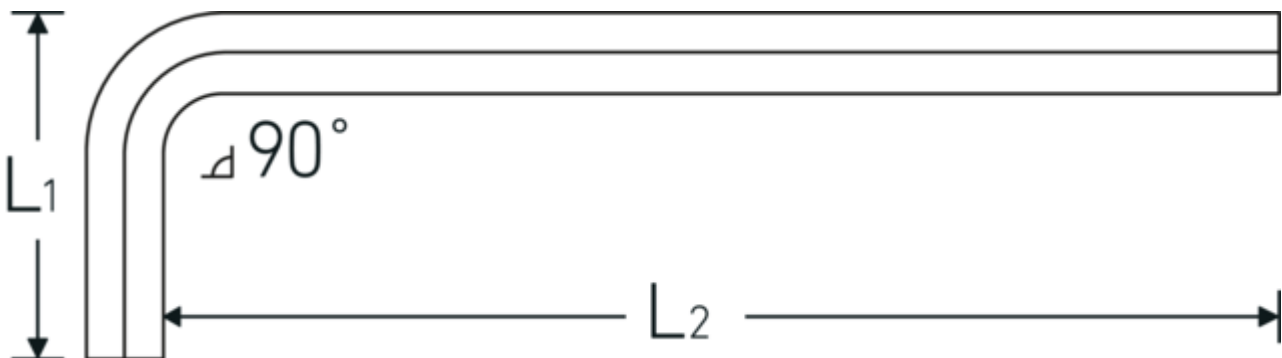

Hex HI-LOK™ offset screwdriver

10759a

Product no. **43564006**
GTIN **4018754085125**
Model **10759 A 2 3/32**
WINKELSCHRAUBENDREHER

Label. Hex HI-LOK™ offset screwdriver Hex drive 3/32 L.50mm x 100mm

- Features.**
- with hexagon end for ratchet No 415SGH N
 - round shaft on screwdriver enables locking of ball retainer

Technologies and features.

HI-LOK™

HI-LOK™ fasteners are widely used in the aerospace industry. Our HI-LOK™ ratchet with centered channel guide for hex keys is designed for safety-critical applications. The boltless design minimises the risk of FOD and ensures robust, vibration-resistant connections with high tensile strength.

Technical Drawing.

Technical Attributes.

Drive profile	Hexagonal
External hex drive (inch)	3/32
Size	2
L1	50 mm
L2	100 mm

Logistics data.

Depth mm (IFS)	113
Width mm (IFS)	45
Height mm (IFS)	3
Length (packed, mm)	120
Width (packed, mm)	60
Height (packed, mm)	6
Volume (packed, dm3)	0.0432 dm3
Art. no.	43564006
Weight (gross, kg)	0,040
Weight PAP (kg)	0,000
Weight PVC (kg)	0,003
GTIN	4018754085125
Country of origin	GERMANY
Region of origin	Nordrhein-Westfalen
WEEE/ElektroG	nicht ear-pflichtig
Customs tariff no.	82054000
Packing standard	5
Weight	8 g