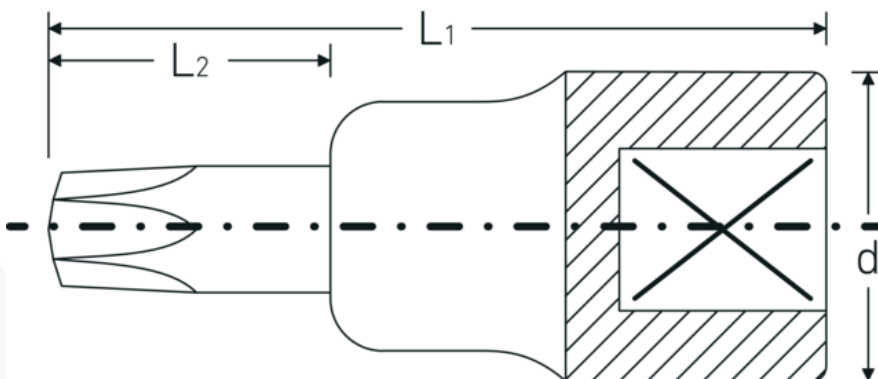

Screwdriver socket

54TXB

Product no. **03110055**
GTIN **4018754102051**
Model **54 TXB T 55**

Label. 1/2 " Screwdriver socket L.58mm

- Features.**
- for inside TORX® screws, tamper proof
 - with hollow point (TORX®Tamper Resistant)
 - Chrome Alloy Steel, chrome plated

Advantages.

For recessed TORX® screws

Technical Drawing.

Technical Attributes.

Drive profile

TORX®

Logistics data.

Depth mm (IFS)

58

Internal square drive (inch)	1/2 "	Width mm (IFS)	24
d	23,7 mm	Height mm (IFS)	24
Size of output profile	T55	Length (packed, mm)	120
L1	58 mm	Width (packed, mm)	100
L2	18 mm	Height (packed, mm)	24
		Volume (packed, dm3)	0.288 dm3
		Art. no.	03110055
		Weight (gross, kg)	0,550
		Weight PAP (kg)	0,000
		Weight PVC (kg)	0,006
		GTIN	4018754102051
		Country of origin	GERMANY
		Region of origin	Nordrhein-Westfalen
		WEEE/ElektroG	nicht ear-pflichtig
		Customs tariff no.	82042000
		Packing standard	5
		Weight	111 g