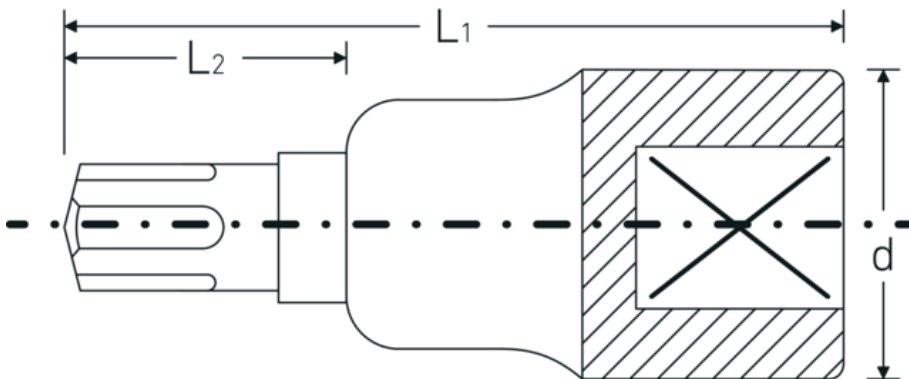

Screwdriver sockets 1/2"

54CV

Product no. **03090013**
GTIN **4018754108619**
Model **54 CV M 13**

Label. 1/2 " Screwdriver socket Ribe-CV® L.60mm

Technical Drawing.

Technical Attributes.

Internal square drive (inch)	1/2 "
d	23,7 mm
Size of output profile	M13
L1	60 mm
L2	20 mm

Logistics data.

Depth mm (IFS)	64
Width mm (IFS)	25
Height mm (IFS)	25
Length (packed, mm)	165
Width (packed, mm)	95
Height (packed, mm)	45
Volume (packed, dm3)	0.705375 dm3
Product no.	03090013
Weight (gross, kg)	0,600

Weight PAP (kg)	0,000
Weight PVC (kg)	0,004
GTIN	4018754108619
Country of origin	GERMANY
Region of origin	Nordrhein-Westfalen
WEEE/ElektroG	nicht ear-pflichtig
Customs tariff no.	82042000
Packing standard	5
Weight	125 g

Variants.

Product no.	Model no. (ERP)	Description	GTIN
03090005	54 CV M 5	1/2 " Screwdriver socket Ribe-CV® L.60mm	4018754006571
03090006	54 CV M 6	1/2 " Screwdriver socket Ribe-CV® L.60mm	4018754006588
03090007	54 CV M 7	1/2 " Screwdriver socket Ribe-CV® L.60mm	4018754108596
03090008	54 CV M 8	1/2 " Screwdriver socket Ribe-CV® L.60mm	4018754006595
03090009	54 CV M 9	1/2 " Screwdriver socket Ribe-CV® L.60mm	4018754108602
03090010	54 CV M 10	1/2 " Screwdriver socket Ribe-CV® L.60mm	4018754006601
03090012	54 CV M 12	1/2 " Screwdriver socket Ribe-CV® L.60mm	4018754006618
03090013	54 CV M 13	1/2 " Screwdriver socket Ribe-CV® L.60mm	4018754108619
03090014	54 CV M 14	1/2 " Screwdriver socket Ribe-CV® L.60mm	4018754006625
03090016	54 CV M 16	1/2 " Screwdriver socket Ribe-CV® L.63mm	4018754006632